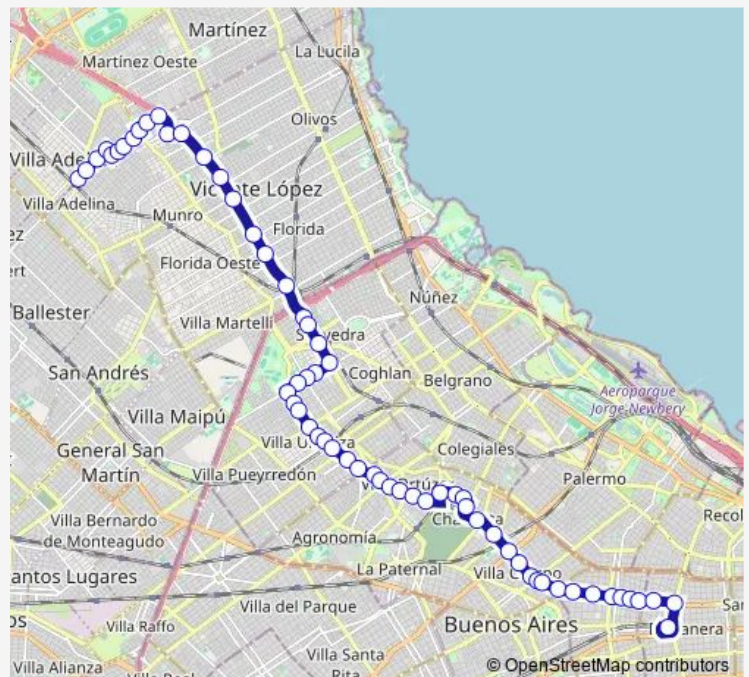

### Route schedule

Paraná 6140 — 2900 Mitre Bartolome

Monday 04:20-23:35

Tuesday 04:20-23:30

Wednesday 04:20-23:35

Thursday 04:20-23:30

Friday 04:20-23:35

Saturday 04:20-23:50

### Route info

Direction: Paraná 6140

Stops: 62

Trip Duration: 1 hour 3 min

71B — Jnamba071

4126 Donado

3630 Donado

4783 Larralde Crisologo Av.