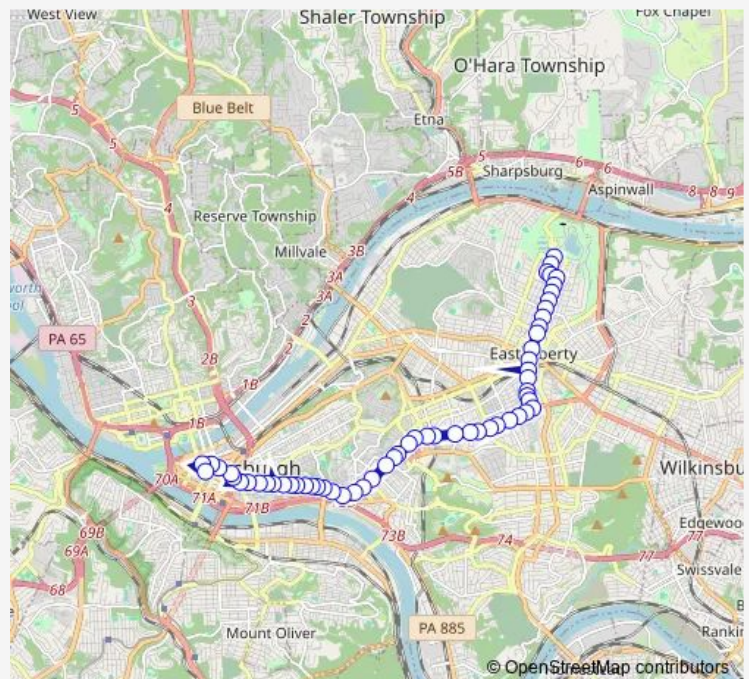

Thursday 04:40-01:21⁺¹

Friday 04:40-01:21⁺¹

Saturday 05:05-01:35⁺¹

Sunday 05:31-00:18⁺¹

Route info

Direction: ST Clair ST + Bunker Hill Apts

Stops: 58

Trip Duration: 0 hour 42 min

71B — Highland Park

BusMaps

Fifth AVE + Maryland

Fifth AVE + Negley

Fifth AVE + Bellefonte

Fifth AVE + Aiken

Fifth AVE + Wilkins

Fifth AVE + Amberson

Fifth AVE + Morewood Ave

Fifth AVE + Neville St

Fifth AVE + Craig

Fifth AVE + Bellefield

Fifth AVE + Tennyson Ave

Fifth AVE + University Pl

Fifth AVE + Thackeray Ave

Fifth AVE + Atwood St

Wednesday 05:11-01:50⁺¹

Thursday 05:11-01:50⁺¹

Friday 05:11-01:50⁺¹

Saturday 05:35-02:05⁺¹

Sunday 06:02-00:45⁺¹

Route info

Direction: Fifth AVE + Wood St

Stops: 58