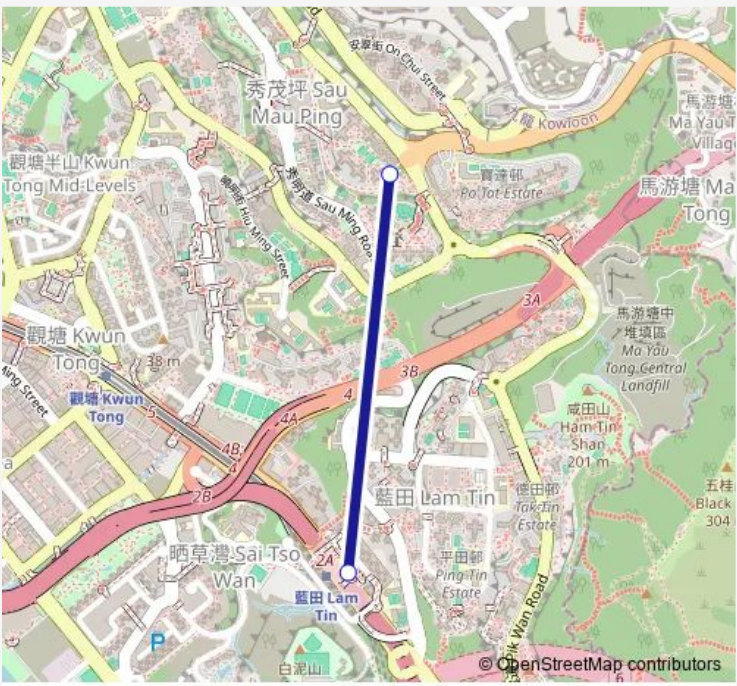

Bus 71B SAU MAU Ping Estate (Phase 5) - LAM TIN Station

[Go to website](#)

Direction
 SAU FUNG STREET, NEAR SAU CHI HOUSE, SAU MAU PING ESTATE — LEI YUE MUN ROAD OUTSIDE LAM TIN PUBLIC TRANSPORT INTERCHANGE

2 stops

[Open route schedule](#)

SAU FUNG STREET, NEAR SAU CHI HOUSE, SAU MAU PING ESTATE

LEI YUE MUN ROAD OUTSIDE LAM TIN PUBLIC TRANSPORT INTERCHANGE

Route schedule
 SAU FUNG STREET, NEAR SAU CHI HOUSE, SAU MAU PING ESTATE — LEI YUE MUN ROAD OUTSIDE LAM TIN PUBLIC TRANSPORT INTERCHANGE

Monday	06:00-19:00
Tuesday	06:00-19:00
Wednesday	06:00-19:00
Thursday	06:00-19:00
Friday	06:00-19:00
Saturday	06:00-19:00
Sunday	06:00-19:00

Route info

Direction: SAU FUNG STREET, NEAR SAU CHI HOUSE, SAU MAU PING ESTATE

Stops: 2

Trip Duration: 0 hour 7 min

■ 71B — SAU MAU Ping Estate (Phase 5) - LAM TIN Station **BusMaps**

Direction

LEI YUE MUN ROAD OUTSIDE LAM TIN PUBLIC TRANSPORT INTERCHANGE — SAU FUNG STREET, NEAR SAU CHI HOUSE, SAU MAU PING ESTATE