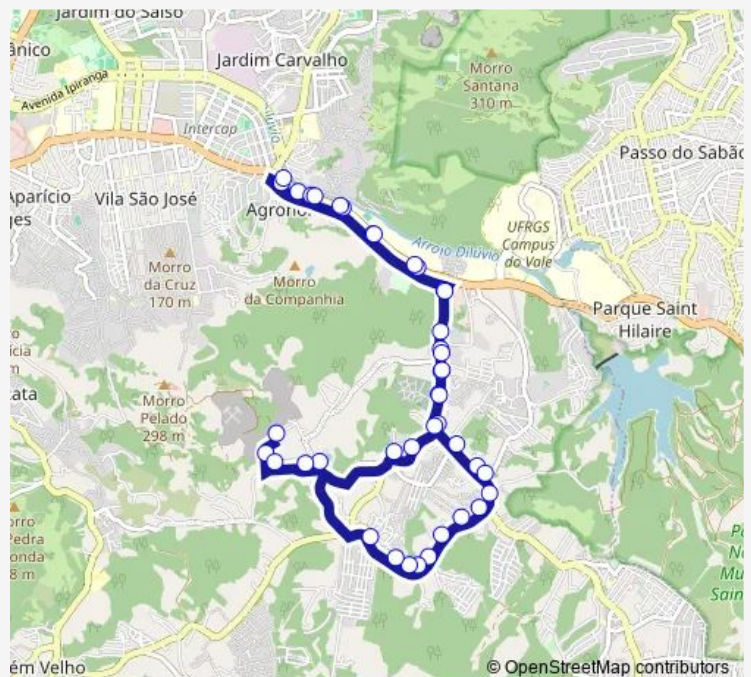

### Route schedule

Bento Goncalves 6647 — Bento Goncalves 6670

Monday 05:50-23:00

Tuesday 05:50-23:00

Wednesday 05:40-23:00

Thursday 05:50-23:00

Friday 05:40-23:00

Saturday 05:30-22:00

### Route info

Direction: Bento Goncalves 6647

Stops: 41

Trip Duration: 0 hour 33 min

Afonso Lourenco Mariante 5530

Afonso Lourenco Mariante 4728

David 2360

CAPOEIRAS