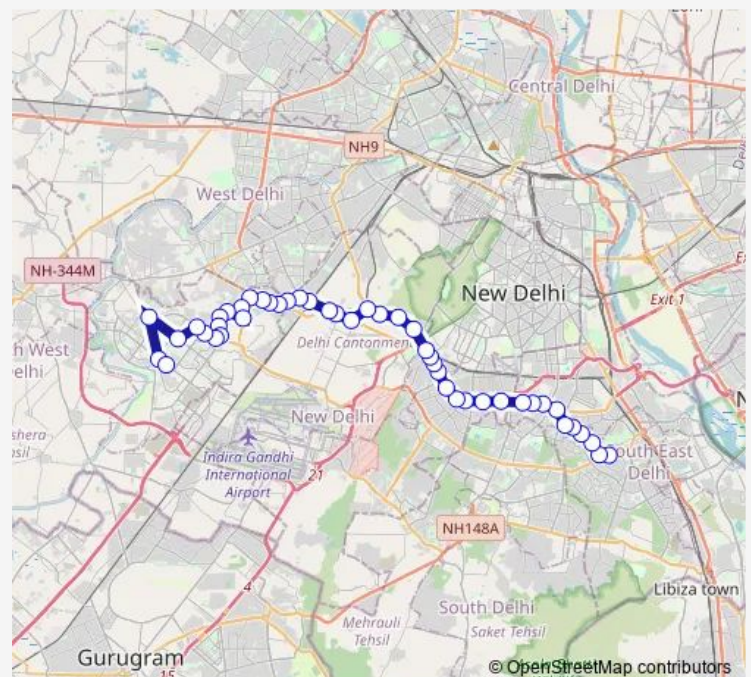

Arsd College (Dhaulta Kuan)

Dhaulta Kuan (Ring Road)

R R Lines

Route schedule

Nehru Place Terminal — Dwarka Sec-19 Pkt. -3

Monday 18:20

Tuesday 18:20

Wednesday 18:20

Thursday 18:20

Friday 18:20

Saturday 18:20

Sunday 18:20

Route info

Direction: Nehru Place Terminal

Stops: 46

Trip Duration: 1 hour 57 min

724extdown

BusMaps

Garrison Engg.

Brar Square

Thimiyan Park

Kirbi Place

Supply Depot

Janak Setu