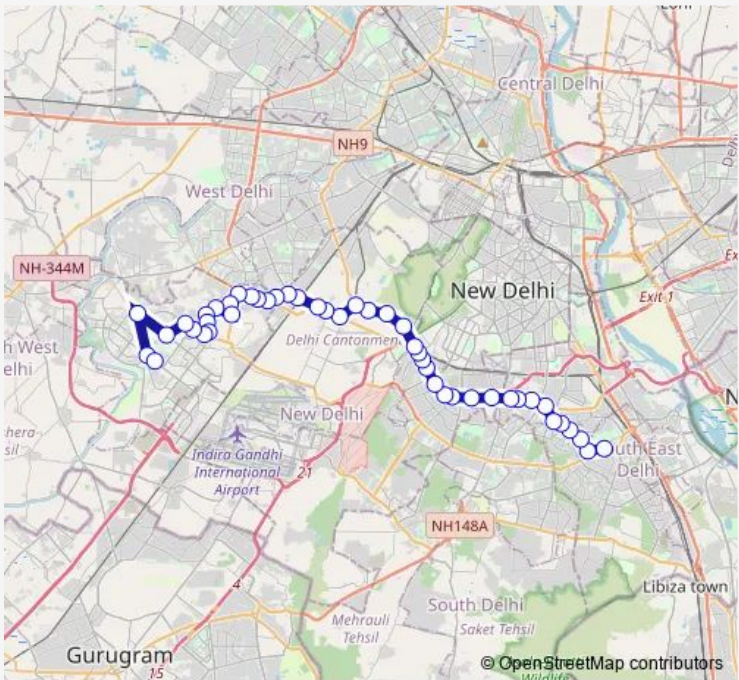

Bus 724extdown

[Go to website](#)

Direction
 Nehru Place Terminal — Dwarka Sec-19 Pkt. -3
 46 stops
[Open route schedule](#)

- Nehru Place Terminal
- Nehru Place
- Sant Nagar
- Kailash Colony
- Lady Shri Ram College
- Central School (Kv)
- Andrews Ganj
- South Extension
- South Extn Kotla Petrol Pump
- Aiims
- SJ Hospital
- Nauroji Nagar
- Hyatt Hotel (Gail)
- RK Puram Sec-12
- ARADHNA ENCLAVE
- South Moti Bagh (Ring Road)
- Moti Bagh Gurudawara Nanakpura
- Satya Niketan
- Arsd College (Dhaulta Kuan)
- Dhaulta Kuan
- RR Line

Route schedule
 Nehru Place Terminal — Dwarka Sec-19 Pkt. -3

Monday	06:40-16:51
Tuesday	06:40-16:51
Wednesday	06:40-16:51
Thursday	06:40-16:51
Friday	06:40-16:51
Saturday	06:40-16:51
Sunday	06:40-16:51

Route info
 Direction: Nehru Place Terminal
 Stops: 46
 Trip Duration: 1 hour 58 min

Garrison Engg.

Brar Square

Thimiyan Park

Kirbi Place

Supply Depot

Janak Setu

Nangal Raya Lajwanti Garden