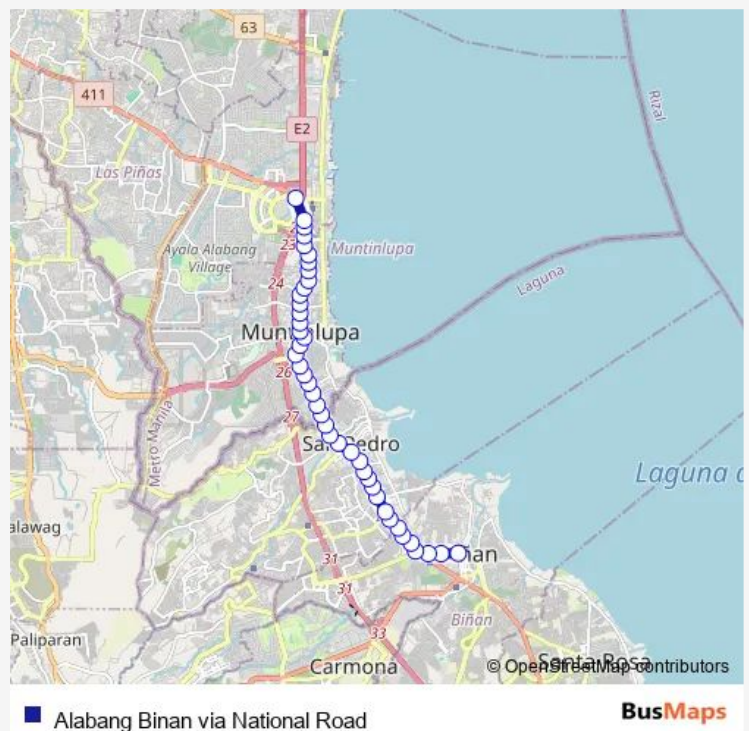

National Hwy, San Pedro, Manila

Herece's Bar and Grill, National Hwy, San Pedro, Manila

BBL Trans San Pedro Terminal, National Hwy, San Pedro, Manila

National Hwy, San Pedro, Manila

National Hwy, San Pedro, Manila

National Hwy, San Pedro, Manila

National Hwy, San Pedro, Manila

National Hwy, Muntinlupa City, Manila

Route schedule

Jac Liner Bus Terminal, Binan City — Spectrum Midway Extension, Montinlupa City

Monday	00:00
Tuesday	00:00
Wednesday	00:00
Thursday	00:00
Friday	00:00
Saturday	00:00
Sunday	00:00

Route info

Direction: Jac Liner Bus Terminal, Binan City

Stops: 42

Trip Duration: 0 hour 55 min

Alabang Binan via National Road

National Hwy, Muntinlupa City, Manila

National Hwy, Muntinlupa City, Manila

National Hwy, Muntinlupa City, Manila