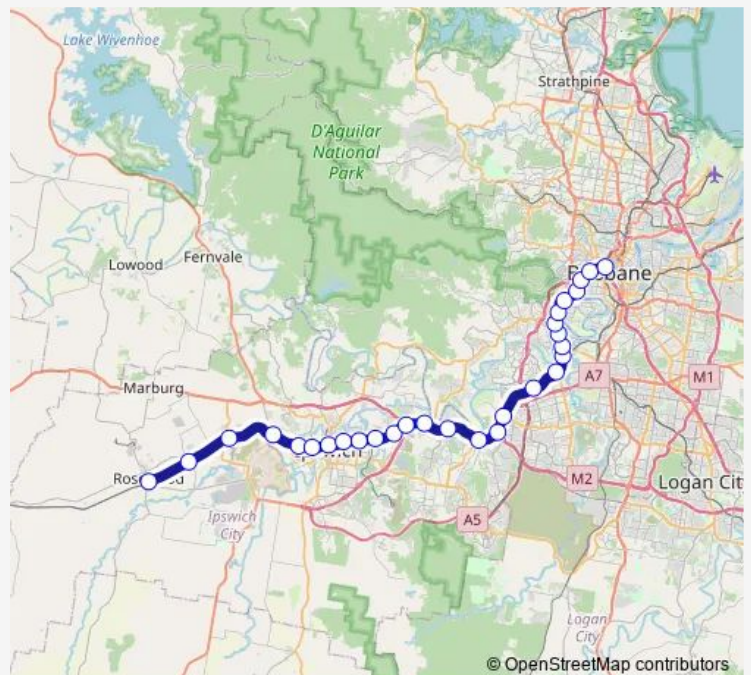

Direction

Rosewood station, platform 1 — Roma Street station, platform 9

29 stops

[Open route schedule](#)

- Rosewood station, platform 1
- Thagoona station, platform 1
- Walloon station, platform 1
- Karrabin station, platform 1
- Wulkuraka station, platform 1
- Thomas Street station, platform 1
- Ipswich station, platform 4
- East Ipswich station, platform 2
- Booval station, platform 2
- Bundamba station, platform 2
- Ebbw Vale station, platform 2
- Dinmore station, platform 2
- Riverview station, platform 1
- Redbank station, platform 2
- Goodna station, platform 1
- Gailes station, platform 2
- Wacol station, platform 2
- Darra station, platform 4
- Oxley station, platform 3
- Corinda station, platform 5
- Sherwood station, platform 2

Route schedule

Rosewood station, platform 1 — Roma Street station, platform 9

Monday	—
Tuesday	—
Wednesday	—
Thursday	—
Friday	04:18-04:48
Saturday	—
Sunday	—

Route info

Direction: Rosewood station, platform 1

Stops: 29

Trip Duration: 1 hour 18 min

RWBR — Rosewood line - Brisbane City

Graceville station, platform 2

Chelmer station, platform 2

Indooroopilly station, platform 2

Taringa station, platform 2

Toowong station, platform 2

Auchenflower station, platform 2

Milton station, platform 2

Roma Street station, platform 9

Direction

Rosewood station, platform 1 — Roma Street station, platform 7

29 stops

[Open route schedule](#)

Rosewood station, platform 1