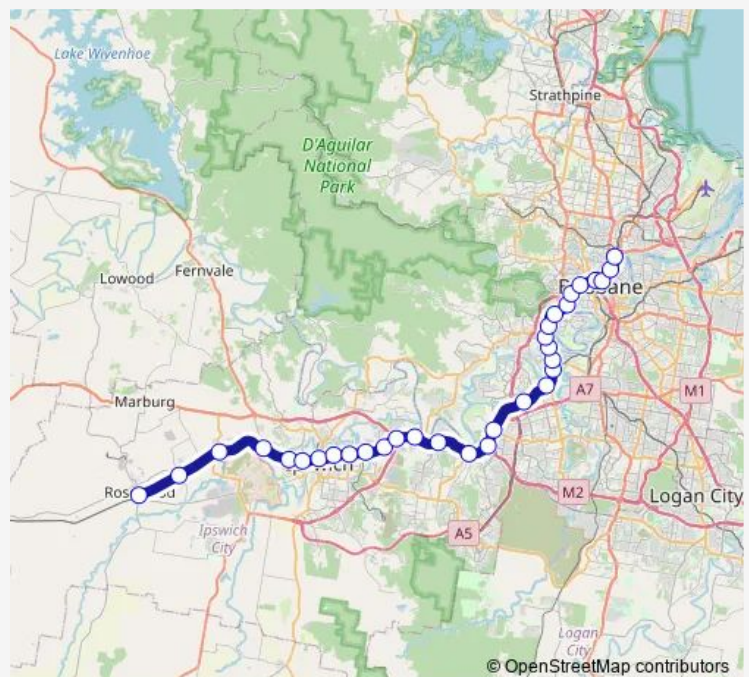

Direction

Rosewood station, platform 1 — Bowen Hills station, platform 4

24 stops

[Open route schedule](#)

- Rosewood station, platform 1
- Thagoona station, platform 1
- Walloon station, platform 1
- Karrabin station, platform 1
- Wulkuraka station, platform 1
- Thomas Street station, platform 1
- Ipswich station, platform 4
- East Ipswich station, platform 2
- Booval station, platform 2
- Bundamba station, platform 2
- Ebbw Vale station, platform 2
- Dinmore station, platform 2
- Riverview station, platform 1
- Redbank station, platform 2
- Goodna station, platform 1
- Gailes station, platform 2
- Wacol station, platform 2
- Darra station, platform 4
- Indooroopilly station, platform 4
- Milton station, platform 4
- Roma Street station, platform 9

Route schedule

Rosewood station, platform 1 — Bowen Hills station, platform 4

Monday	06:29-06:47
Tuesday	06:29-06:47
Wednesday	06:29-06:47
Thursday	06:29-06:47
Friday	06:29-06:47
Saturday	—
Sunday	—

Route info

Direction: Rosewood station, platform 1

Stops: 24

Trip Duration: 1 hour 18 min

Central station, platform 6

Fortitude Valley station, platform 4

Bowen Hills station, platform 4

Direction

Rosewood station, platform 1 — Bowen Hills station, platform 2

32 stops

[Open route schedule](#)

Rosewood station, platform 1

Thagoona station, platform 1

Walloon station, platform 1

Karrabin station, platform 1

Wulkuraka station, platform 1

Thomas Street station, platform 1