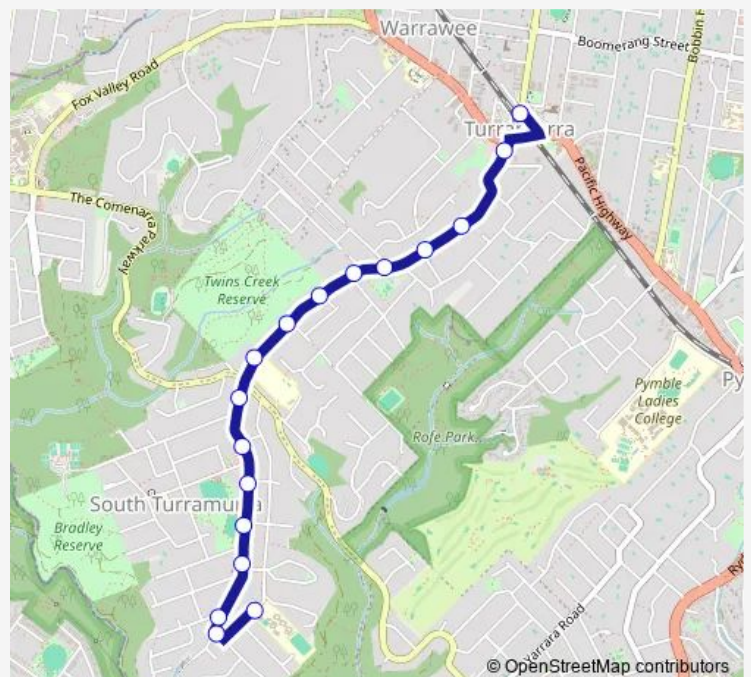

Kissing Point Rd Opp Turramurra Public School

Kissing Point Rd Opp Wattle Pl

Kissing Point Rd Opp Niobe Lane

Kissing Point Rd Opp Boronia Av

Kissing Point Rd At Monteith St

Kissing Point Rd Opp Catalpa Cres

39 Kissing Point Rd

Turramurra Shops, Kissing Point Rd

Turramurra Station, Stand A

Route schedule

Turramurra High School, Maxwell St — Turramurra Station, Stand A

Monday	15:10
Tuesday	14:35
Wednesday	15:10
Thursday	15:10
Friday	—
Saturday	—
Sunday	—

Route info

Direction: Turramurra High School, Maxwell St

Stops: 17

Trip Duration: 0 hour 13 min

9103 School Bus time schedules and route maps are available in an offline PDF at busmaps.com. Use the busmaps.com website to see live bus times, train schedule or subway schedule, and step-by-step directions for all public transit in Sydney