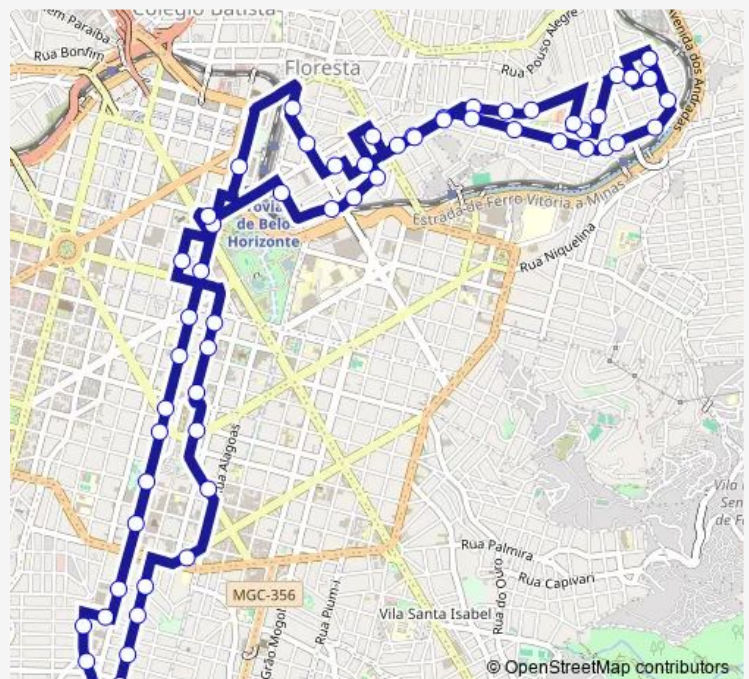

### Route schedule

Rua Sao Joao Nepomuceno 602 — Rua Alvinopolis 122

Monday —

Tuesday —

Wednesday —

Thursday —

Friday —

Saturday —

### Route info

Direction: Rua Sao Joao Nepomuceno 602

Stops: 29

Trip Duration: 0 hour 35 min

9103 — Santa Tereza/Santo Antônio

BusMaps

Rua Marmore 380

Rua Marmore 664