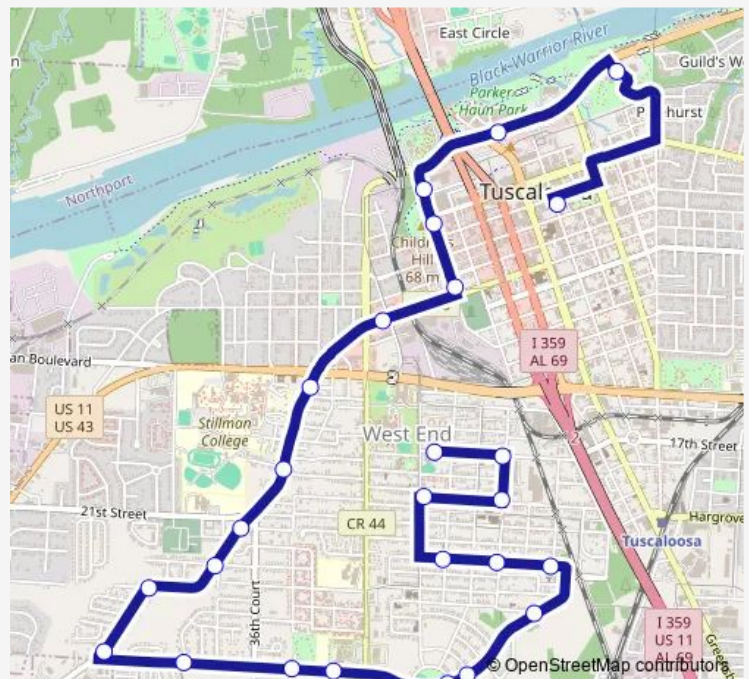

Bus Stillman College/ Mckenzie

[Go to website](#)

Direction

Barnes Ymca — Terminal

26 stops

[Open route schedule](#)

Barnes Ymca

TY Rodgers and 18th St

TY Rodgers and 20th St

John England

23rd St and 29th Ave

23rd St and T.Y.Rodgers Ave

Elizabeth Baptist Curch

Elm St and 26th St

Elm St. & Cherry St.

Elm and Pine

29th St & 33rd St (Tuscaloosa Technology Academy)

Stacy's Foodmart

29th Street and 39th Court(Lincoln Park #1)

29th St & Foster Ferry Rd (Plum Grove Baptist)

Foster Ferry Road and 25th Place(Fast Stop Grocery)

Foster Ferry and 24th Street(Washington Square)

Foster Ferry Rd and 22nd St(Foster Ferry Apts)

Foster Ferry Rd & 19th St

Fosters Ferry and 16th(About 1/2 Block from 15th St)

Stillman Blvd and 31st Ave.

28th Ave and Stillman Blvd (Entrance to Tdot)

Route schedule

Barnes Ymca — Terminal

Monday 05:26-17:26

Tuesday 05:26-17:26

Wednesday 05:26-17:26

Thursday 05:26-17:26

Friday 05:26-17:26

Saturday —

Sunday —

Route info

Direction: Barnes Ymca

Stops: 26

Trip Duration: 0 hour 34 min

Stillman College/ Mckenzie

BusMaps