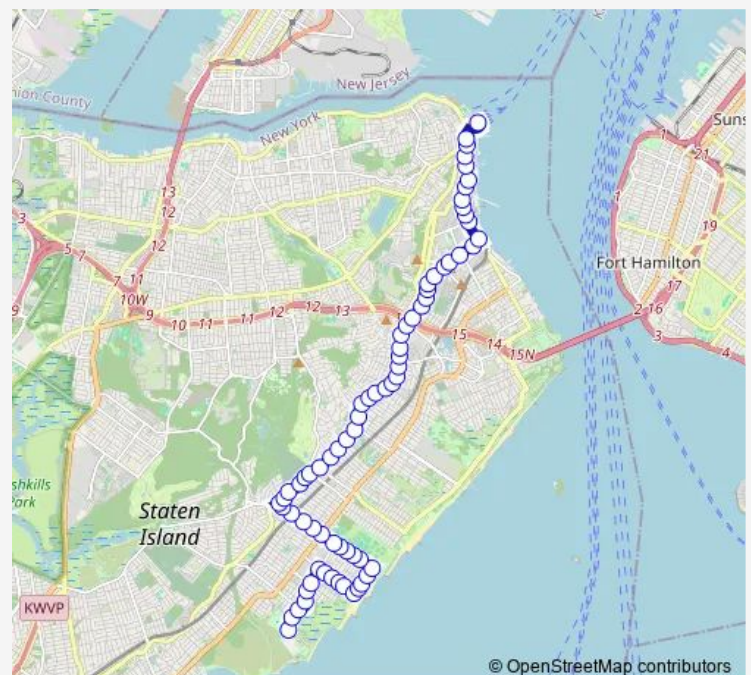

Vanderbilt AV/Bayley Seton Hospital

Vanderbilt AV/Tompkins Av

Vanderbilt AV/Pleasant Pl

Vanderbilt AV/Osgood Av

Vanderbilt AV/Irving Pl

Vanderbilt AV/Hillside Av

Vanderbilt AV/VAN Duzer St

Richmond RD/Longview Rd

Richmond RD/DE Kalb St

### Route schedule

Saint George Ferry/Ramp B S76 & S86 — Mill RD/Delwit Av

Monday 06:00-24:00

Tuesday 06:00-24:00

Wednesday 06:00-24:00

Thursday 06:00-24:00

Friday 06:00-24:00

Saturday 07:00-24:00

### Route info

Direction: Saint George Ferry/Ramp B S76 & S86

Stops: 71

Trip Duration: 0 hour 53 min

© OpenStreetMap contributors

S76 — St. George - Oakwood

BusMaps

Richmond RD/Narrows RD South