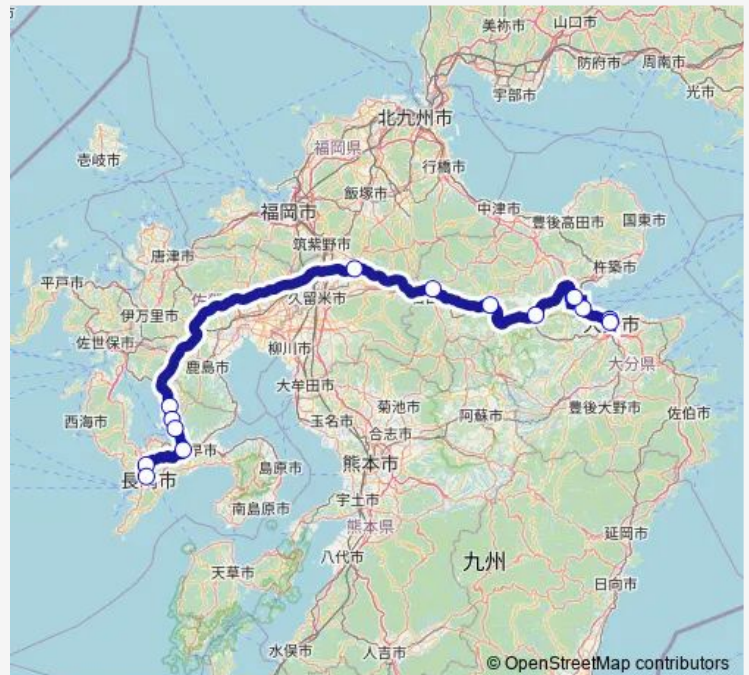

昭和町

長崎駅前

### Route schedule

大分新川① — 長崎駅前

Monday 07:20

Tuesday 07:20

Wednesday 07:20

Thursday 07:20

Friday 07:20

Saturday 07:20

### Route info

Direction: 大分新川①

Stops: 14

Trip Duration: 4 hour 17 min

■ 大分~長崎 (サンライト号)

## Route info

Direction: 大分新川①

Stops: 14

Trip Duration: 4 hour 17 min

Bus time schedules and route maps are available in an offline PDF at [busmaps.com](https://busmaps.com). Use the [busmaps.com](https://busmaps.com) website to see live bus times, train schedule or subway schedule, and step-by-step directions for all public transit in Omura