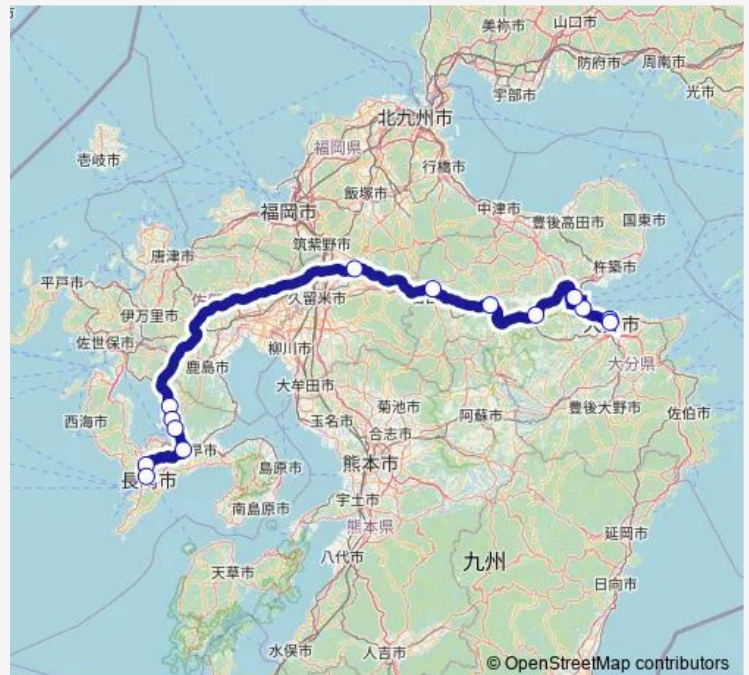

昭和町

長崎駅前

### Route schedule

大分新川① — 長崎駅前

Monday 07:20

Tuesday 07:20

Wednesday 07:20

Thursday 07:20

Friday 07:20

Saturday 07:20

### Route info

Direction: 大分新川①

Stops: 14

Trip Duration: 4 hour 17 min

■ 大分~長崎 (サンライト号)

## Route info

Direction: 大分新川①

Stops: 14

Trip Duration: 4 hour 17 min

Bus time schedules and route maps are available in an offline PDF at [busmaps.com](https://busmaps.com). Use the [busmaps.com](https://busmaps.com) website to see live bus times, train schedule or subway schedule, and step-by-step directions for all public transit in Omura