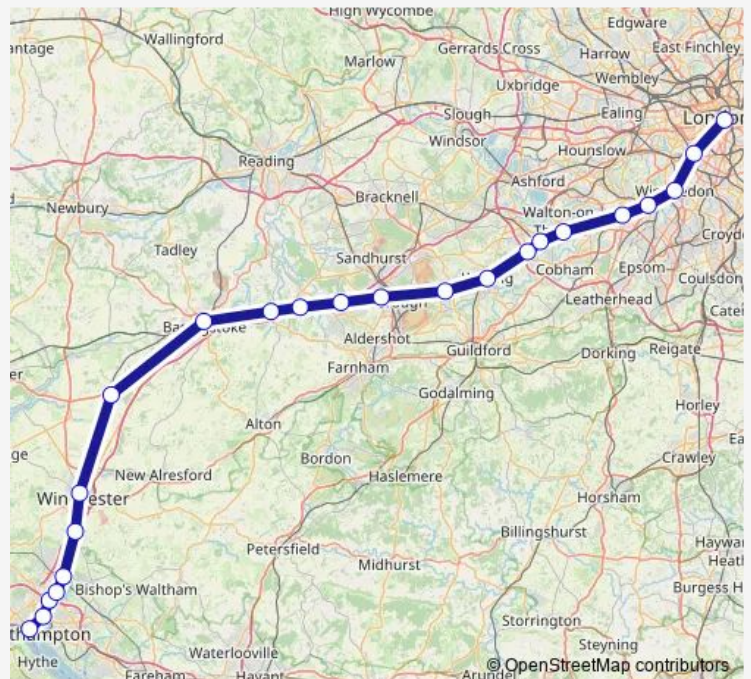

Winchfield

Fleet

Farnborough (Main)

Brookwood

Woking

Byfleet & New Haw

Virginia Water

Staines

Feltham

Hounslow

Brentford

Route schedule

Southampton Central — London Waterloo

Monday —

Tuesday —

Wednesday —

Thursday —

Friday —

Saturday 05:12-07:00

Sunday —

Route info

Direction: Southampton Central

Stops: 25

Trip Duration: 2 hour 28 min

Micheldever

Basingstoke

Hook

Winchfield

Fleet

Farnborough (Main)

Brookwood

Woking