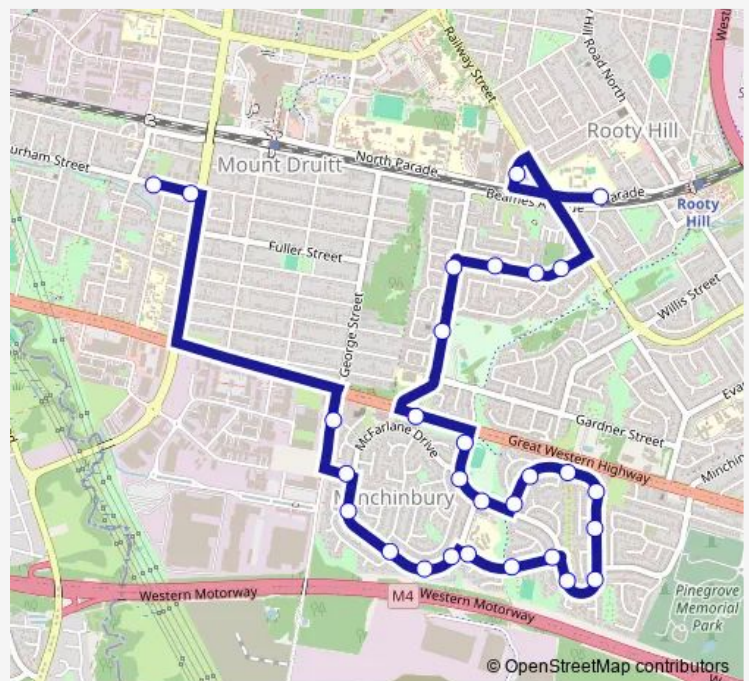

Durham St After Nelson St

Archbold Rd After Great Western Hwy

Robinson St At Mcfarlane Dr

Mcfarlane Dr Opp Cobbler Cres

Mcfarlane Dr After Alicante St

Mcfarlane Dr Opp Bergin Pl

Mcfarlane Dr Opp Barossa Dr

Barossa Dr After Mcfarlane Dr

Minchin Dr Opp Bouchet Cres

Minchinbury Shopping Centre, Minchin Dr

Minchin Dr Opp Minchinbury Oval

Route schedule

Durham St At Carlisle Av — Rooty Hill High School, North Pde

Monday 08:01

Tuesday 08:01

Wednesday 08:01

Thursday 08:01

Friday 08:01

Saturday —

Sunday —

Route info

Direction: Durham St At Carlisle Av

Stops: 29

Trip Duration: 0 hour 25 min

6022 — Durham St after Carlisle Av to Rooty Hill HS via Minchinbury **BusMaps**

Minchin Dr Before Great Western Hwy  
Great Western Hwy Opp Rupertswood Rd  
Rupertswood Rd After Bainbridge Cr  
Rupertswood Rd Opp Charlotte Rd  
Charlotte Rd Opp Emery St  
Charlotte Rd After Mcfall Pl  
Charlotte Rd Opp Nicolaidis Cr  
West HQ, Sherbrooke St  
Rooty Hill High School, North Pde