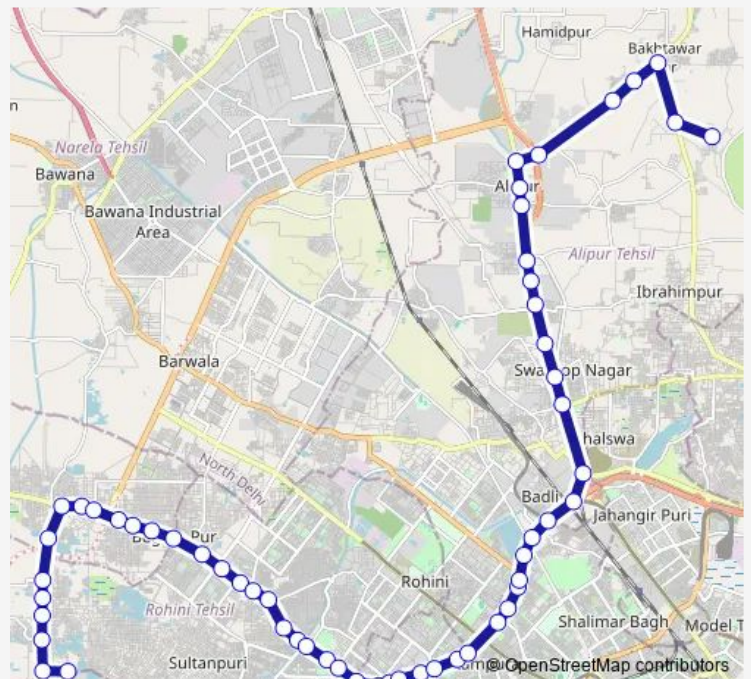

Brahm shakti hospital

Krishna Vihar

Buddh vihar

Route schedule

Rani Khera Depot 3 — Ramzan Pur Village

Monday 03:55-20:10

Tuesday 03:55-20:10

Wednesday 03:55-20:10

Thursday 03:55-20:10

Friday 03:55-20:10

Saturday 03:55-20:10

Sunday 03:55-20:10

Route info

Direction: Rani Khera Depot 3

Stops: 56

Trip Duration: 2 hour 14 min