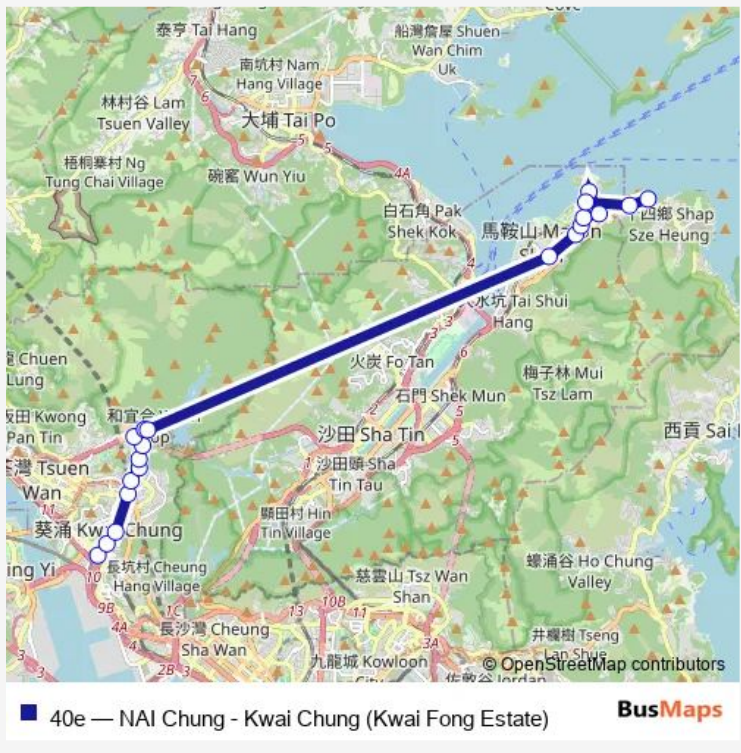

Route schedule

[Kmb] Kwai Fong (South) BUS Terminus[[Lwb] Kwai Fong (South) BUS Terminus — [Ctb] NAI Chung[[Kmb] NAI Chung

Monday	18:10-18:30
Tuesday	18:10-18:30
Wednesday	18:10-18:30
Thursday	18:10-18:30
Friday	18:10-18:30
Saturday	—
Sunday	—

Route info

Direction: [Kmb] Kwai Fong (South) BUS Terminus[[Lwb] Kwai Fong (South) BUS Terminus

Stops: 20

Trip Duration: 0 hour 57 min

[Ctb] WU KAI SHA Station[[Kmb+Ctb] WU KAI SHA Station/<Br>Wu KAI SHA Station[[Kmb] WU KAI SHA Station[[Lwb] WU KAI SHA Station

[Ctb] ST. Barths, YIU SHA Road[[Kmb] YIU SHA Road

[Ctb] Double Cove (Phase 4), WU KAI SHA Road[[Kmb] WU KAI SHA Road

[Ctb] Symphony BAY Cheung MUK Tau, SAI SHA Road[[Kmb] Symphony Bay, Cheung MUK Tau

[Ctb] NAI Chung[[Kmb] NAI Chung