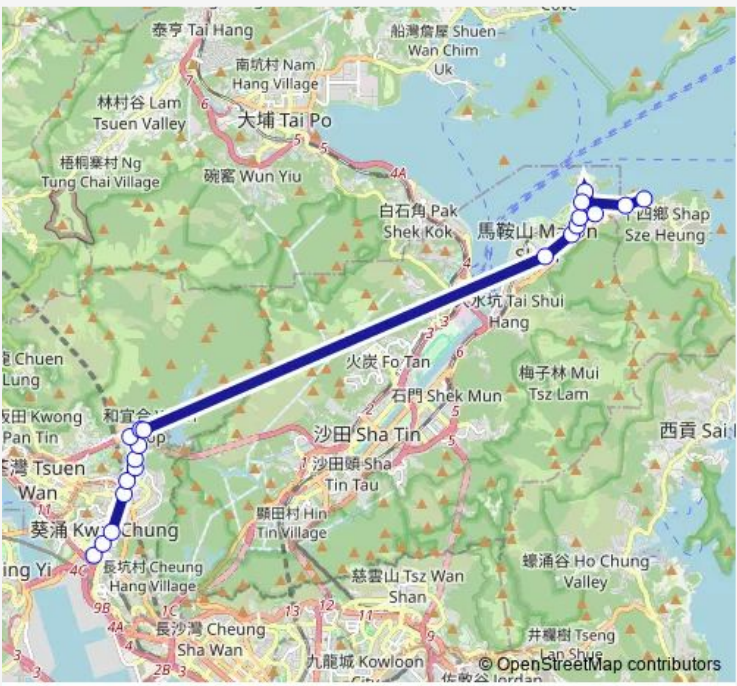

Route schedule

[Kmb] Kwai Fong (South) BUS Terminus[[Lwb] Kwai Fong (South) BUS Terminus — [Ctb] NAI Chung[[Kmb] NAI Chung

Monday	18:10-18:30
Tuesday	18:10-18:30
Wednesday	18:10-18:30
Thursday	18:10-18:30
Friday	18:10-18:30
Saturday	—
Sunday	—

Route info

Direction: [Kmb] Kwai Fong (South) BUS Terminus[[Lwb] Kwai Fong (South) BUS Terminus

Stops: 20

Trip Duration: 0 hour 59 min

■ 40E — NAI Chung - Kwai Chung (Kwai Fong Estate) **BusMaps**

[Ctb] WU KAI SHA Station[[Kmb+Ctb] WU KAI SHA Station/<Br>Wu KAI SHA Station[[Kmb] WU KAI SHA Station[[Lwb] WU KAI SHA Station

[Ctb] ST. Barths, YIU SHA Road[[Kmb] YIU SHA Road

[Ctb] Double Cove (Phase 4), WU KAI SHA Road[[Kmb] WU KAI SHA Road

[Ctb] Symphony BAY Cheung MUK Tau, SAI SHA Road[[Kmb] Symphony Bay, Cheung MUK Tau

[Ctb] NAI Chung[[Kmb] NAI Chung