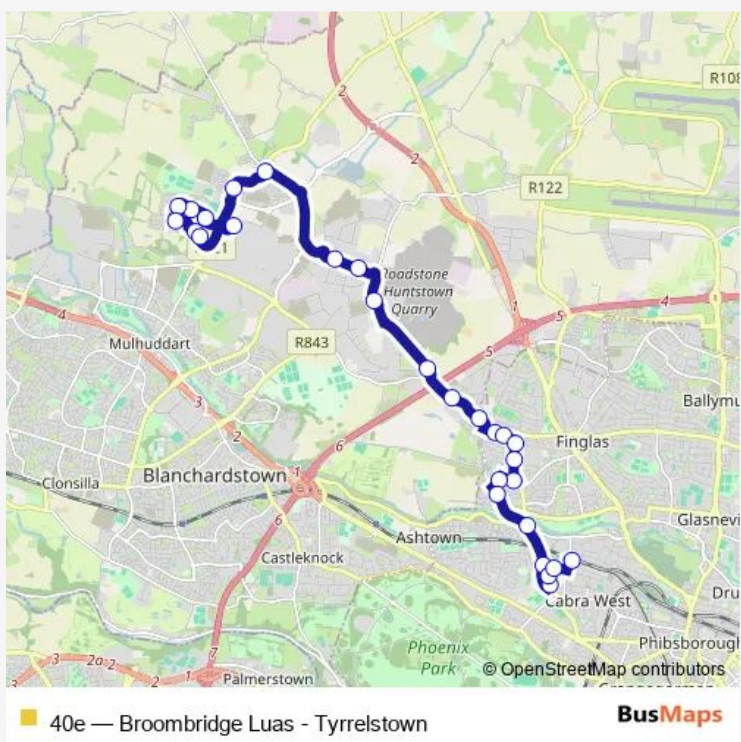

**Bus 40e Broombridge Luas - Tyrrelstown**

[Go to website](#)

**Direction**  
 Carlton Hotel — Broombridge  
 28 stops  
[Open route schedule](#)

- Carlton Hotel
- Belgree Boulevard
- Mount Eustace
- Mount Garrett
- Rathmore Crescent
- Bealing Walk
- Ballentree Avenue
- The Green
- The Oaks
- Mitchelstown Road
- Northwest
- Millennium
- Cappogue Cottages
- Heathfield Avenue
- Avila Park
- Ratoath Drive
- Abbottstown Road
- Cardiffsbridge Road
- Coláiste Íde
- Deanstown Avenue
- Rathvilly Road

**Route schedule**  
 Carlton Hotel — Broombridge

Monday	05:37-22:45
Tuesday	05:37-22:45
Wednesday	05:37-22:45
Thursday	05:37-22:45
Friday	05:37-22:45
Saturday	06:40-22:55
Sunday	07:15-23:30

**Route info**  
 Direction: Carlton Hotel  
 Stops: 28  
 Trip Duration: 0 hour 32 min

Rathvilly Drive

River Road

Marian College

Ventry Drive

Ventry Park

Carnlough Road

Broombridge

**Direction**

Broombridge Station — Carlton Hotel

32 stops

[Open route schedule](#)

Broombridge Station

Carnlough Road

Ventry Park

Ventry Park

Ventry Drive