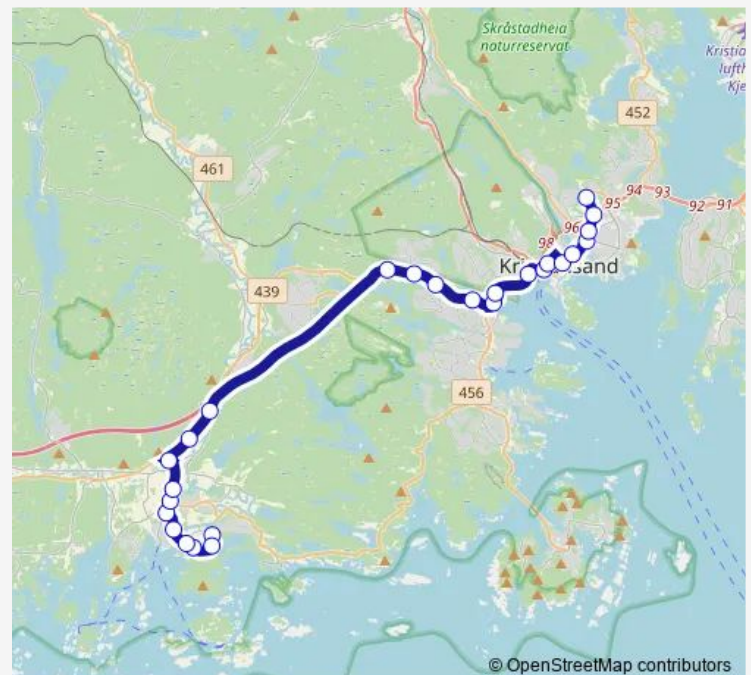

Rådhuset

Route schedule

Årosskogen — Universitetet

Monday 06:36-15:45

Tuesday 06:36-15:45

Wednesday 06:36-15:45

Thursday 06:36-15:45

Friday 06:36-15:45

Saturday —

Sunday —

Route info

Direction: Årosskogen

Stops: 26

Trip Duration: 0 hour 37 min

Kvadraturen videregående skole

Lund Torv

Østerveien

Oddemarka

Universitetet

Direction

undefined — undefined

0 stops

[Open route schedule](#)

Route schedule

undefined — undefined

Monday	07:30-16:40
Tuesday	07:30-16:40
Wednesday	07:30-16:40
Thursday	07:30-16:40
Friday	07:30-16:40
Saturday	—
Sunday	—

Route info

Direction:

Stops: 0

Trip Duration: — min

Direction

Universitetet — Årosskogen