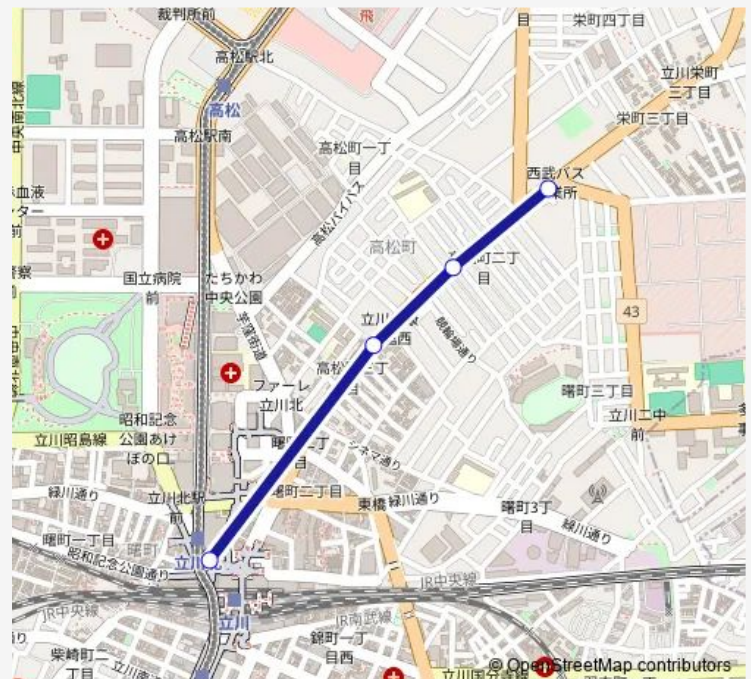

### Direction

立川駅北口 — 西武バス立川営業所

4 stops

[Open route schedule](#)

立川駅北口

高松町三丁目

高松町二丁目

西武バス立川営業所

### Route schedule

立川駅北口 — 西武バス立川営業所

Monday	23:19
Tuesday	23:19
Wednesday	23:19
Thursday	23:19
Friday	23:19
Saturday	—
Sunday	—

### Route info

Direction: 立川駅北口

Stops: 4

Trip Duration: 0 hour 6 min

## Route info

Direction: 西武バス立川営業所

Stops: 4

Trip Duration: 0 hour 8 min

立 4 1 Bus time schedules and route maps are available in an offline PDF at busmaps.com. Use the busmaps.com website to see live bus times, train schedule or subway schedule, and step-by-step directions for all public transit in Tachikawa