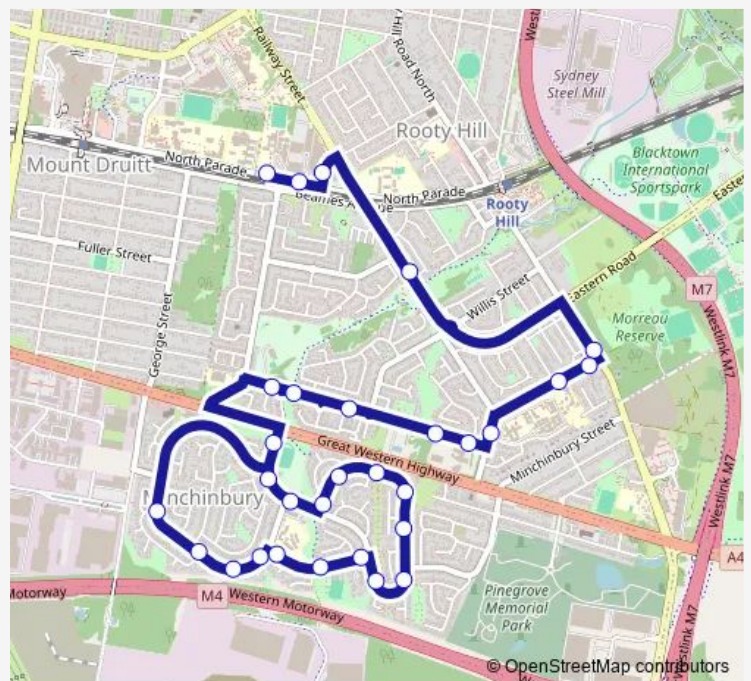

Loyola College North Pde Near Sherbrooke St

Sydney Gym Aquatic Centre, North Pde

Rooty Hill RSL Club, Sherbrooke St

Francis Rd Before Star Lane

Rooty Hill Rd Opp Evans Rd

Evans Rd After Rooty Hill Rd

St Agnes Catholic School, Evans Rd

Beaconsfield Rd Before Assunta St

Gardner St Opp Driscoll Av

Gardner St Opp 30

John St Before Burn Cl

John St Before Chandler St

John St At Sharon Pl

Mcfarlane Dr Opp Cobbler Cres

Mcfarlane Dr After Alicante St

Mcfarlane Dr Opp Bergin Pl

Mcfarlane Dr Opp Barossa Dr

Barossa Dr After Mcfarlane Dr

Barossa Dr Opp Berruex Reserve

Barossa Dr After Hermitage Pl

Route schedule

Loyola College North Pde Near Sherbrooke St — Minchin Dr Before Great Western Hwy

Monday	14:36
Tuesday	14:36
Wednesday	14:36
Thursday	14:36
Friday	14:36
Saturday	—
Sunday	—

Route info

Direction: Loyola College North Pde Near Sherbrooke St

Stops: 30

Trip Duration: 0 hour 20 min

6564 — Loyola College to Minchin Dr before Great Western Hwy