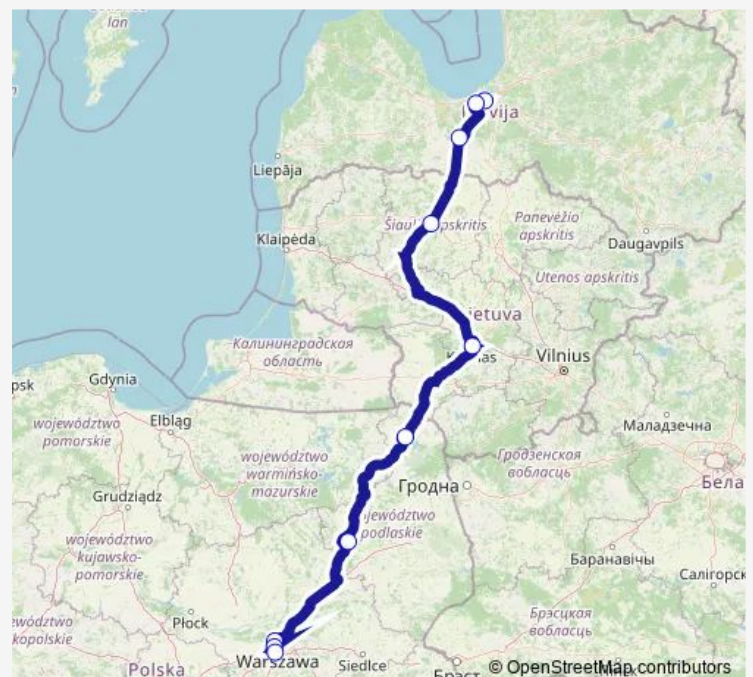

Bus FlixBus 1229 Riga - Kaunas - Warsaw

[Go to website](#)

Direction

Warsaw, Chopin Airport — Riga, Bus Station

9 stops

[Open route schedule](#)

Warsaw, Chopin Airport

Warsaw, Bus Station West

Warsaw, Metro Marymont 14

Lomza, city station

Suwalki, MOP Inees, Mickiewicza Street

Kaunas, Bus Station

Siauliai, Bus Station

Jelgava, Railway Station

Riga, Bus Station

Route schedule

Warsaw, Chopin Airport — Riga, Bus Station

Monday 10:40

Tuesday 10:40

Wednesday —

Thursday —

Friday —

Saturday —

Sunday —

Route info

Direction: Warsaw, Chopin Airport

Stops: 9

Trip Duration: 11 hour 10 min

FlixBus 1229 — Riga - Kaunas - Warsaw