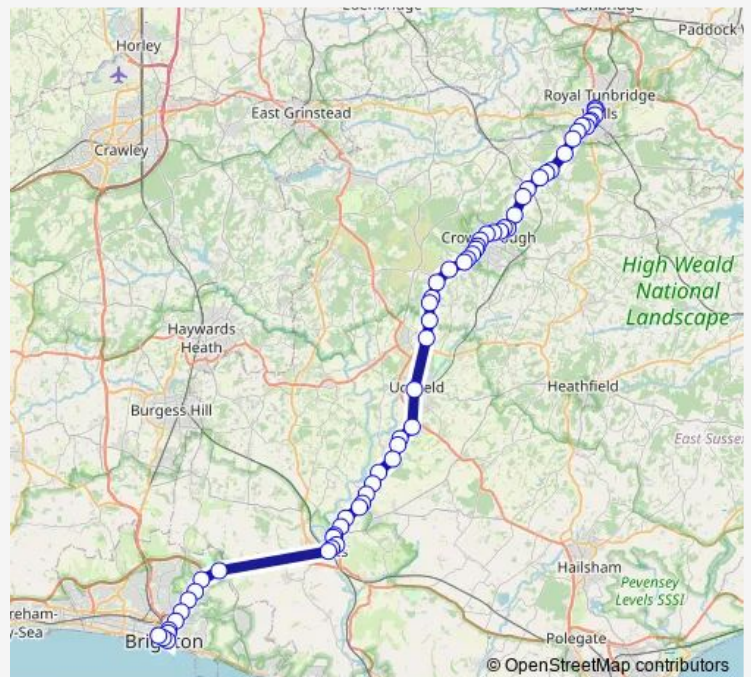

Oakhurst Drive

Goldsmiths Leisure Centre

The Cross

Route schedule

Royal Victoria Place — Imperial Arcade

Monday 06:28

Tuesday 06:28

Wednesday 06:28

Thursday 06:28

Friday 06:28

Saturday —

Sunday —

Route info

Direction: Royal Victoria Place

Stops: 61

Trip Duration: 1 hour 37 min

29X — Brighton - Lewes - Uckfield - Tunbridge Wells

Goldsmiths Avenue

Rowan House

The Blue Anchor

South View Road

Fielden Road

Warren Camp

The Crow and Gate

Horsted Lane

Halfway House

Old Ship

Top of Clay Hill

Barcombe Mills Road

The Cock

Ham Lane

Wellingham Lane