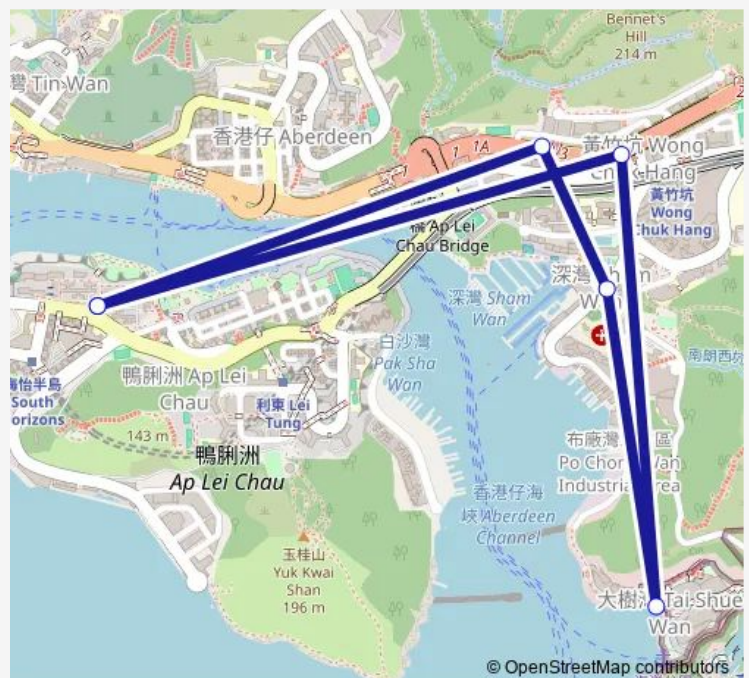

Bus 29x AP LEI Chau Estate - Ocean Park (Water World) (Circular) (Special Service Route)

[Go to website](#)

Direction

AP LEI Chau Bridge Road, Near LEI Fook House LOW Block, AP LEI Chau Estate — AP LEI Chau Bridge Road, Near LEI Fook House LOW Block, AP LEI Chau Estate

6 stops

[Open route schedule](#)

AP LEI Chau Bridge Road, Near LEI Fook House LOW Block, AP LEI Chau Estate

YIP KAN Street, Near YAN'S Tower|Yan'S Tower, Wong Chuk Hang Road

Shum WAN Road, Near South Wave Court

Ocean Park (Water World)|Shum WAN Road, Water World

Wong Chuk Hang Road, Near Kwai BO Industrial Building

AP LEI Chau Bridge Road, Near LEI Fook House LOW Block, AP LEI Chau Estate

Route schedule

AP LEI Chau Bridge Road, Near LEI Fook House LOW Block, AP LEI Chau Estate — AP LEI Chau Bridge Road, Near LEI Fook House LOW Block, AP LEI Chau Estate

Monday	17:00
Tuesday	17:00
Wednesday	17:00
Thursday	17:00
Friday	17:00
Saturday	17:00
Sunday	17:00

Route info

Direction: AP LEI Chau Bridge Road, Near LEI Fook House LOW Block, AP LEI Chau Estate

Stops: 6

Trip Duration: 0 hour 16 min