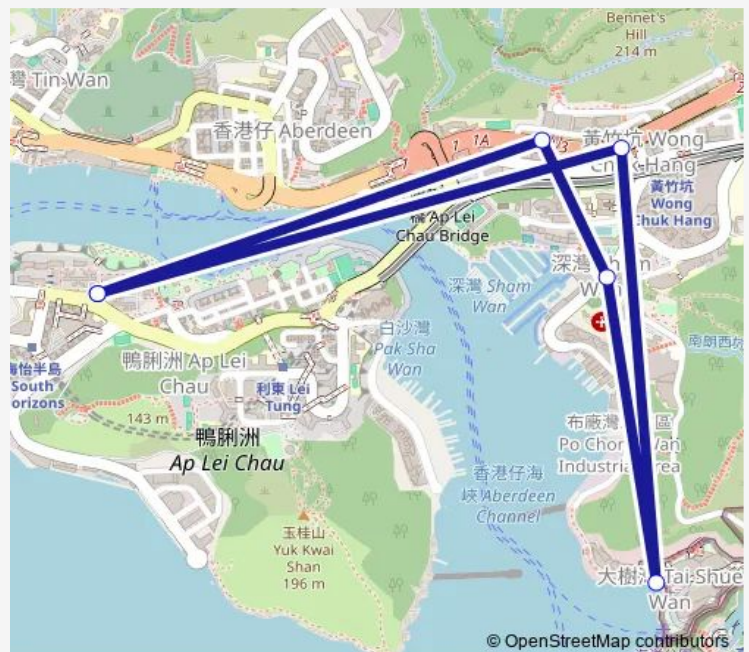

### Direction

AP LEI CHAU BRIDGE ROAD, NEAR LEI FOOK HOUSE LOW BLOCK, AP LEI CHAU ESTATE — AP LEI CHAU BRIDGE ROAD, NEAR LEI FOOK HOUSE LOW BLOCK, AP LEI CHAU ESTATE

6 stops

[Open route schedule](#)

AP LEI CHAU BRIDGE ROAD, NEAR LEI FOOK HOUSE LOW BLOCK, AP LEI CHAU ESTATE

AP LEI CHAU BRIDGE ROAD, NEAR LEI FOOK HOUSE LOW BLOCK, AP LEI CHAU ESTATE

### Route schedule

AP LEI CHAU BRIDGE ROAD, NEAR LEI FOOK HOUSE LOW BLOCK, AP LEI CHAU ESTATE — AP LEI CHAU BRIDGE ROAD, NEAR LEI FOOK HOUSE LOW BLOCK, AP LEI CHAU ESTATE

Monday	17:00
Tuesday	17:00
Wednesday	17:00
Thursday	17:00
Friday	17:00
Saturday	17:00
Sunday	17:00

### Route info

Direction: AP LEI CHAU BRIDGE ROAD, NEAR LEI FOOK HOUSE LOW BLOCK, AP LEI CHAU ESTATE

Stops: 6

Trip Duration: 0 hour 16 min

29X Bus time schedules and route maps are available in an offline PDF at [busmaps.com](https://busmaps.com). Use the [busmaps.com](https://busmaps.com) website to see live bus times, train schedule or subway schedule, and step-by-step directions for all public transit in Hong Kong