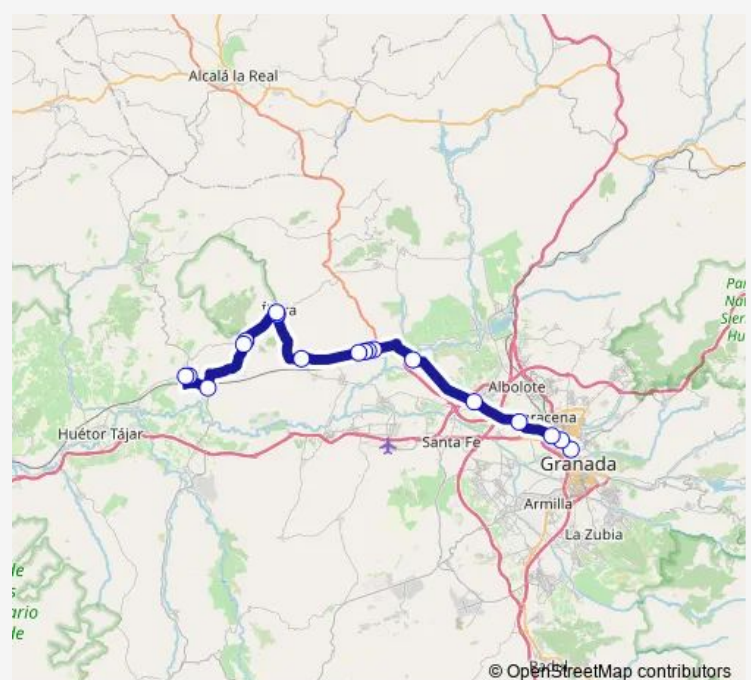

Ctra. De Íllora

Íllora 1

Íllora 2

Alomartes 1

Alomartes 2

Brácana

Tocón 1

Tocón 2

Route schedule

Rector Marín Ocete — Tocón 2

Monday	07:15-21:30
Tuesday	07:15-21:30
Wednesday	07:15-21:30
Thursday	07:15-21:30
Friday	07:15-21:30
Saturday	08:30-19:00
Sunday	09:00-19:00

Route info

Direction: Rector Marín Ocete

Stops: 18

Trip Duration: 1 hour 0 min

Direction

Brácana — Rector Marín Ocete

19 stops

[Open route schedule](#)

Brácana

Tocón 1 V

Tocón 2

Alomartes 2 V

Alomartes 1 V

Íllora 2 V

Íllora 1 V

Ctra. De Íllora V

Zujaira 2 V

Zujaira 1 V