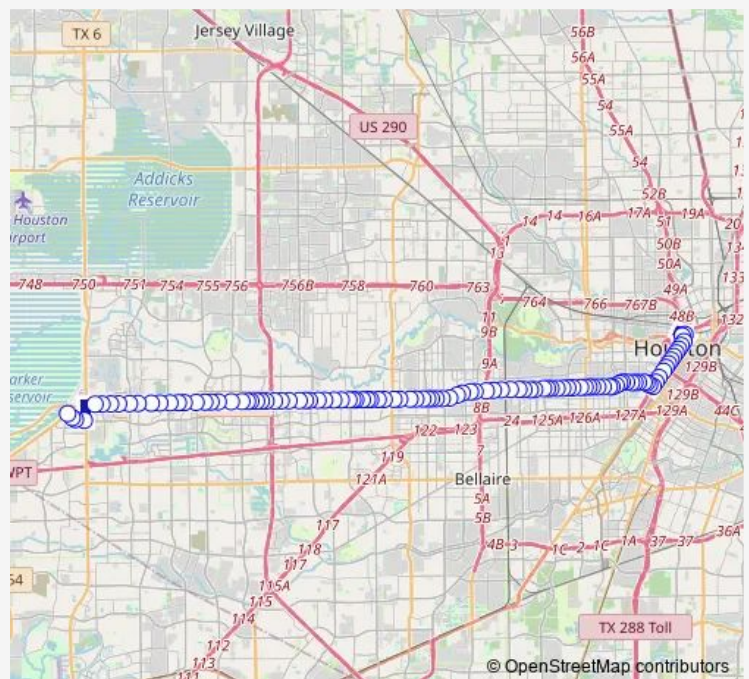

Westheimer Rd @ S Kirkwood Rd

Westheimer Rd @ Crescent Park Dr

Westheimer Rd @ Woodland Park Dr

Westheimer Rd @ Hayes Rd

Route schedule

Richmond Ave @ Green Crest Dr — Congress St @ Smith St

Monday 03:50-00:30⁺¹

Tuesday 03:50-00:30⁺¹

Wednesday 03:50-00:30⁺¹

Thursday 03:50-00:30⁺¹

Friday 03:50-00:30⁺¹

Saturday 04:20-00:45⁺¹

Sunday 04:20-00:45⁺¹

Route info

Direction: Richmond Ave @ Green Crest Dr

Stops: 110

Trip Duration: 1 hour 30 min

082 — Westheimer

Westheimer Rd @ Wilcrest Dr

Westheimer Rd @ Lakeside Estates Dr

Westheimer Rd @ Walnut Bend Ln

Westheimer Rd @ Wallingford Dr

Westheimer Rd @ Blue Willow Dr Mb

Westheimer Rd @ Rogerdale Rd

Westheimer Rd @ Sam Houston Pkwy

Westheimer Rd @ Seagler Rd

Westheimer Rd @ Briarpark Dr

Westheimer Rd @ Elmside Dr

Westheimer Rd @ Rivercrest Dr

Westheimer Rd @ Gessner Rd

Westheimer Rd @ Gessner Rd