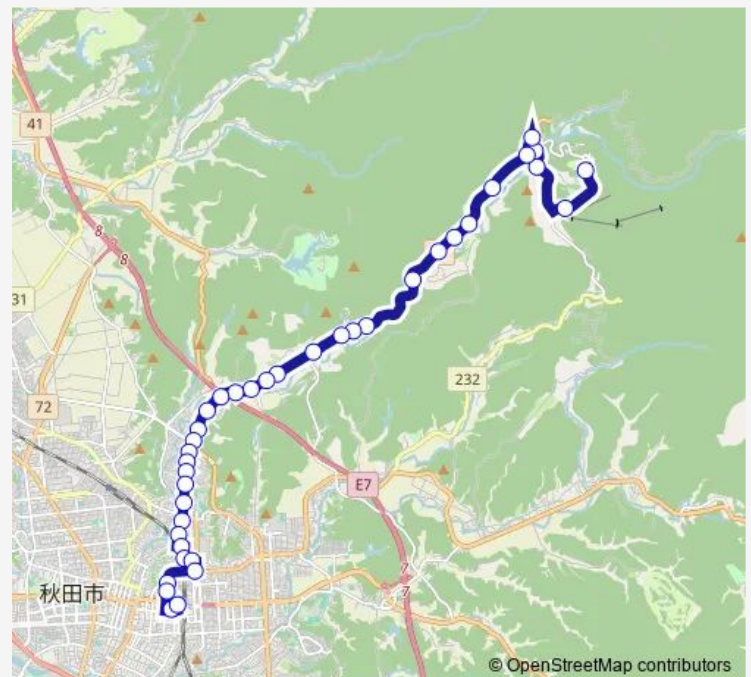

### Route schedule

秋田駅西口 — 森林学習館前

Monday 09:15-17:05

Tuesday 09:15-17:05

Wednesday 09:15-17:05

Thursday 09:15-17:05

Friday 09:15-17:05

Saturday 09:15-14:15

### Route info

Direction: 秋田駅西口

Stops: 38

Trip Duration: 0 hour 40 min

仁別リゾート公園線

BusMaps

蓬田上丁

長田