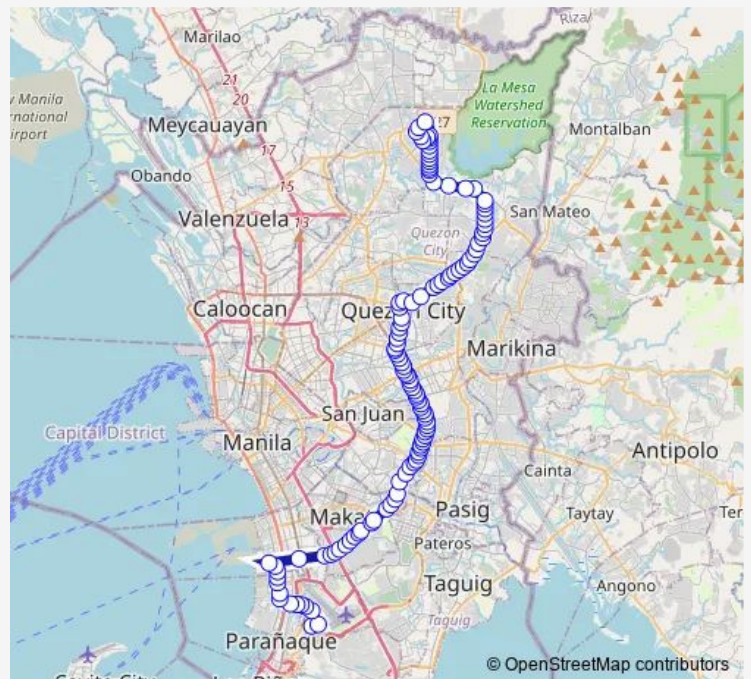

Bus Lagro - Naia via Fairview

[Go to website](#)

Direction

Maria, Parañaque City, Manila — Quirino Highway / Maligaya Intersection, Caloocan City

122 stops

[Open route schedule](#)

- Maria, Parañaque City, Manila
- Natalia, Parañaque City, Manila
- Naia Rd, Parañaque City, Manila
- Naia Rd, Parañaque City, Manila
- Naia Rd / Domestic Rd Intersection, Lungsod ng Pasay, Manila
- Naia Rd, Parañaque City, Manila
- Naia Rd / Quirino Ave Intersection, Parañaque City, Manila
- Diosdado Macapagal Blvd, Lungsod ng Pasay, Manila
- Diosdado Macapagal Blvd, Lungsod ng Pasay, Manila
- Diosdado Macapagal Blvd, Lungsod ng Pasay, Manila
- Bradco / Diosdado Macapagal Blvd Intersection, Lungsod ng Pasay, Manila
- Coral Way / Diosdado Macapagal Blvd Intersection, Lungsod ng Pasay, Manila
- Diosdado Macapagal Blvd, Lungsod ng Pasay, Manila
- Epifanio de los Santos Avenue, Lungsod ng Pasay
- Epifanio de los Santos Avenue, Lungsod ng Pasay
- Epifanio de los Santos Avenue, Lungsod ng Makati, Manila
- Epifanio de los Santos Avenue, Lungsod ng Makati, Manila
- Epifanio de los Santos Avenue / Skyway , Lungsod ng Makati, Manila
- MRT-3 Magallanes Station, Edsa, Makati City, Manila

Route schedule

Maria, Parañaque City, Manila — Quirino Highway / Maligaya Intersection, Caloocan City

Monday	00:00
Tuesday	00:00
Wednesday	00:00
Thursday	00:00
Friday	00:00
Saturday	00:00
Sunday	00:00

Route info

Direction: Maria, Parañaque City, Manila

Stops: 122

Trip Duration: 3 hour 7 min

■ Lagro - Naia via Fairview

Epifanio de los Santos Av, Makati City, Manila

Epifanio de los Santos Av, Makati City, Manila

Epifanio de los Santos Av, Makati City, Manila

Ayala Mrt

Epifanio de los Santos Avenue / Mckinley Rd Intersection,
Makati City, Manila

MRT-3 Buendia Station, Makati City, Manila

Epifanio de los Santos Avenue / Senator Gil Puyat Ave,
Makati City, Manila