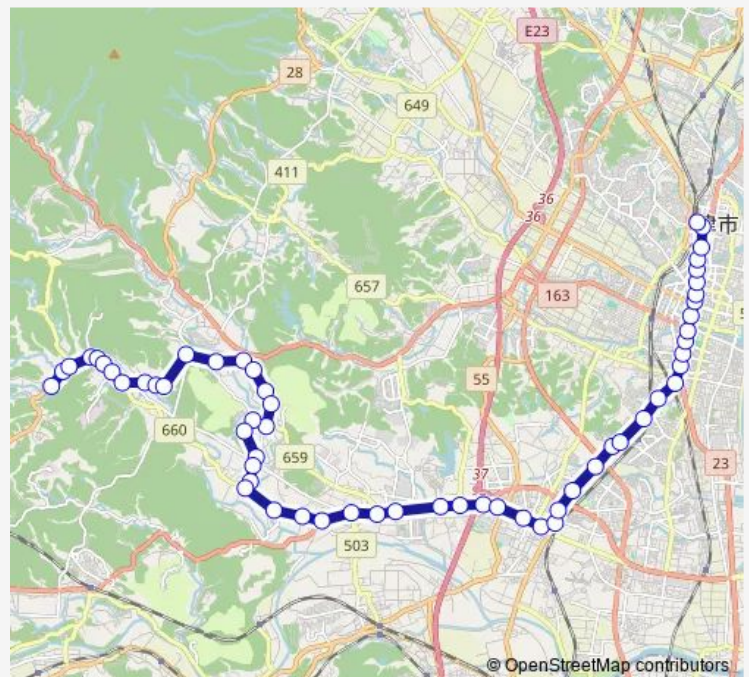

Thursday 14:12-18:02

Friday 14:12-18:02

Saturday 14:12-18:02

Sunday 14:12-18:02

Route info

Direction: 柎原車庫前

Stops: 59

Trip Duration: 1 hour 18 min