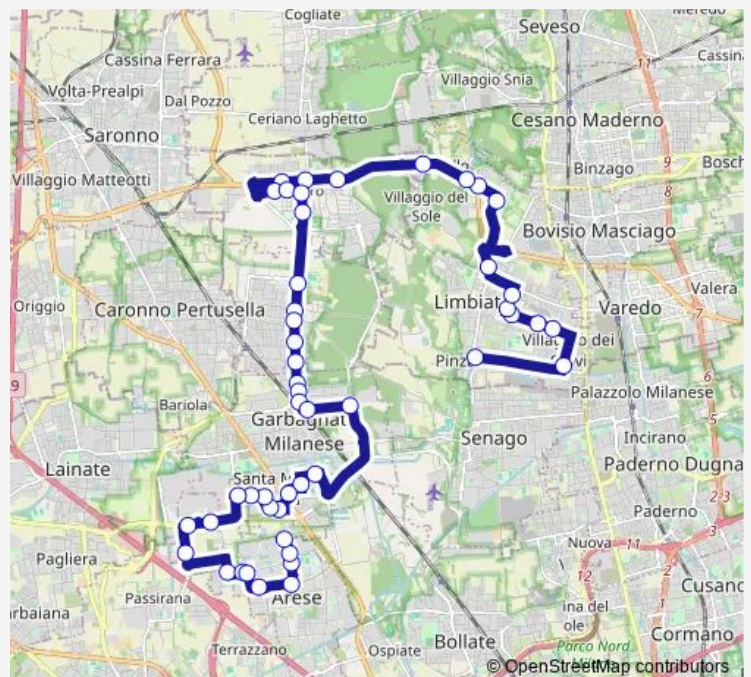

Limbiate, Via Buoizzi Fronte 16/Via Tolstoj

Limbiate, Via Trieste Fronte 150

Limbiate, Via Trieste 113

Limbiate, Via Trieste 73/Viale Lombardia

Limbiate, Viale Lombardia 27

Limbiate, Viale Lombardia 11-B/Via dei Mille

Route schedule

Limbiate, Via Marconi Fronte 3 — Arese, Via Matteotti Fronte 39,Asilo

Monday 06:40

Tuesday 06:40

Wednesday 06:40

Thursday 06:40

Friday 06:40

Saturday 06:40

Sunday —

Route info

Direction: Limbiate, Via Marconi Fronte 3

Stops: 48

Trip Duration: 1 hour 10 min

Z193 — Scuole superiori: Cesate - Garbagnate M. - Arese

Cesate, Via Romano' 46

Cesate, Via Roma 16a

Garbagnate Milanese, Via Forlanini 92,Osp. Salvini

Garbagnate Milanese, Via Gobetti Fronte 14

Garbagnate Milanese, Via Signorelli 72

Garbagnate Milanese, Via Montello 21

Garbagnate Milanese, Via Don Mazzolari/Via Matteotti