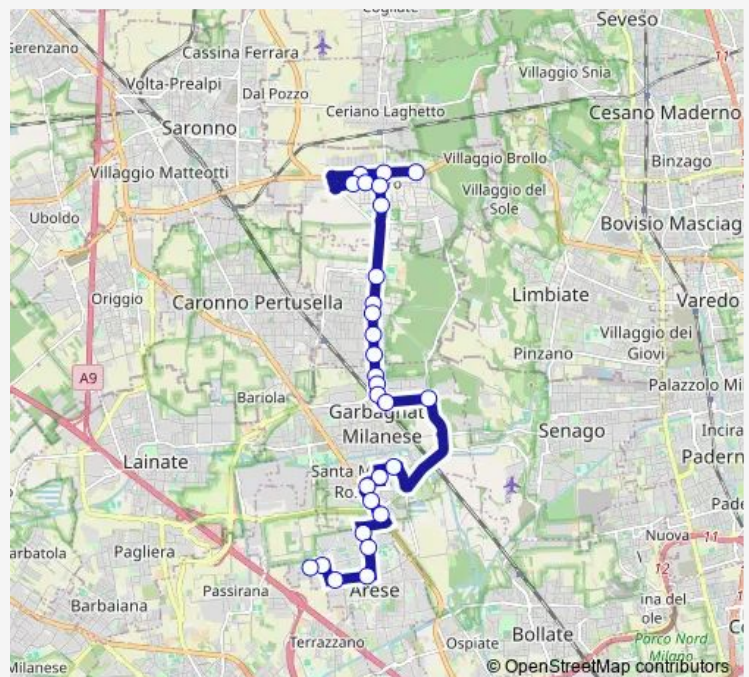

Garbagnate M.Se - VIA Forlanini, 16 (Stazione Fnm)

Garbagnate M.Se - VIA Forlanini 92 (Osp. Salvini)

Garbagnate M.Se - VIA Gobetti FR. 14 (Quadrifoglio)

Garbagnate M.Se - VIA Signorelli 72

Garbagnate M.Se - VIA Montello 21

Garbagnate M.Se - Fraz. S.M. Rossa - VIA Garibaldi 156

Route schedule

Solaro - VIA Roma FR. 46 — Arese - VIA DON Minzoni, FR. 9 (Lic. Artistico L. Fontana)

Monday 07:10

Tuesday 07:10

Wednesday 07:10

Thursday 07:10

Friday 07:10

Saturday 07:10

Sunday —

Route info

Direction: Solaro - VIA Roma FR. 46

Stops: 28

Trip Duration: 0 hour 40 min

Z193 — Cesate-Garbagnate M.-Arese (Istituti)

Arese - VIA DON Minzoni, FR. 9 (Lic. Artistico L. Fontana)

Z193 Bus time schedules and route maps are available in an offline PDF at busmaps.com. Use the busmaps.com website to see live bus times, train schedule or subway schedule, and step-by-step directions for all public transit in Garbagnate Milanese