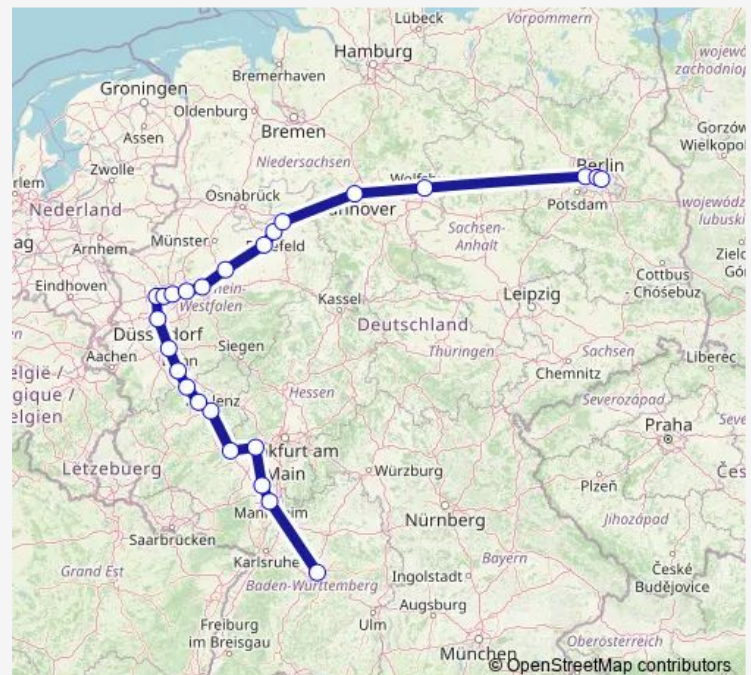

Mainz Hbf

Koblenz Hbf

Andernach

Bonn Hbf

Köln Hbf

Düsseldorf Hbf

Duisburg Hbf

Mülheim(Ruhr)Hbf

Essen Hbf

Bochum Hbf

Dortmund Hbf

Hamm(Westf)

Gütersloh Hbf

Bielefeld Hbf

Herford

Hannover Hbf

Wolfsburg Hbf

Route schedule

Stuttgart Hbf — Berlin Ostbahnhof

Monday	—
Tuesday	—
Wednesday	—
Thursday	—
Friday	—
Saturday	—
Sunday	09:37

Route info

Direction: Stuttgart Hbf

Stops: 24

Trip Duration: 9 hour 32 min

Stuttgart Hbf

Heidelberg Hbf

Mannheim Hbf

Worms Hbf

Mainz Hbf

Koblenz Hbf

Andernach

Bonn-Bad Godesberg