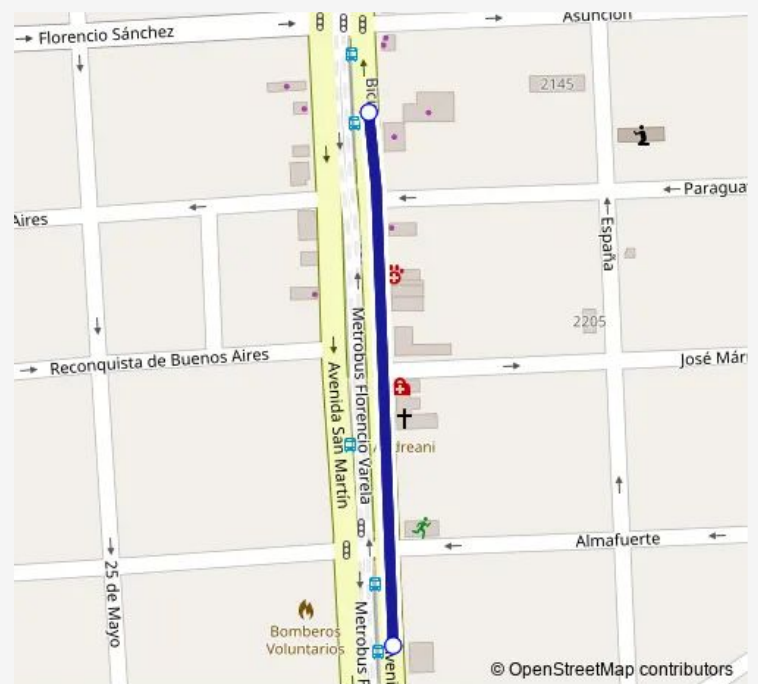

Direction

MTB Florencio Varela- Manuel Dorrego — MTB FLORENCIO VARELA- SENZABELLO

2 stops

[Open route schedule](#)

MTB Florencio Varela- Manuel Dorrego

MTB FLORENCIO VARELA- SENZABELLO

Route schedule

MTB Florencio Varela- Manuel Dorrego — MTB FLORENCIO VARELA- SENZABELLO

Monday	00:24-23:30
Tuesday	00:24-23:30
Wednesday	00:24-23:30
Thursday	00:24-23:30
Friday	00:24-23:30
Saturday	00:24-23:30
Sunday	00:24-23:30

Route info

Direction: MTB Florencio Varela- Manuel Dorrego

Stops: 2

Trip Duration: 0 hour 58 min

383R7 Bus time schedules and route maps are available in an offline PDF at busmaps.com. Use the busmaps.com website to see live bus times, train schedule or subway schedule, and step-by-step directions for all public transit in San Juan Bautista