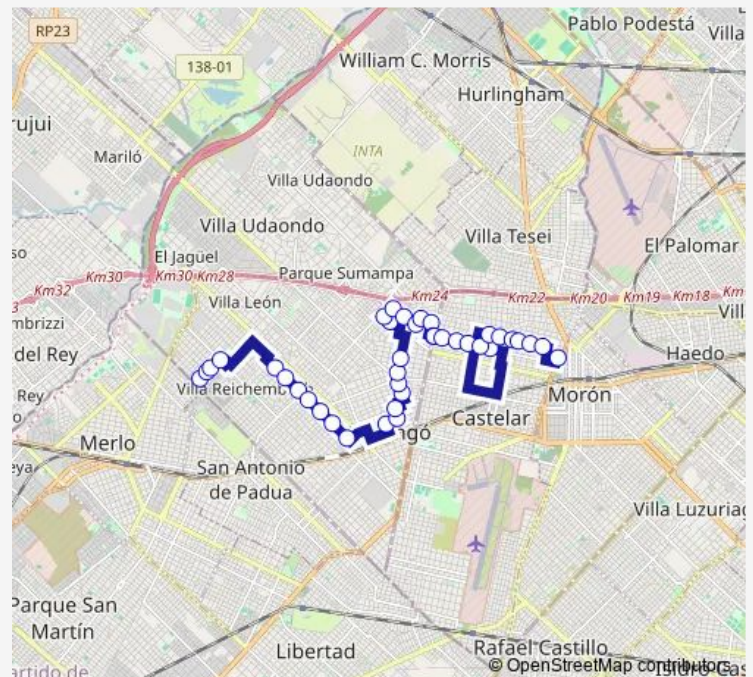

Thursday 04:30-21:31

Friday 05:19-21:31

Saturday 04:30-21:18

Sunday 06:30-20:09

Route info

Direction: Cosquín 2999-3099

Stops: 39

Trip Duration: 1 hour 4 min

Tucumán 1699-1799

Tucumán 1499-1599

General Munilla 1299-1399

Direction

Mendoza 349 — Cosquín 2999-3099

54 stops

[Open route schedule](#)

Mendoza 349