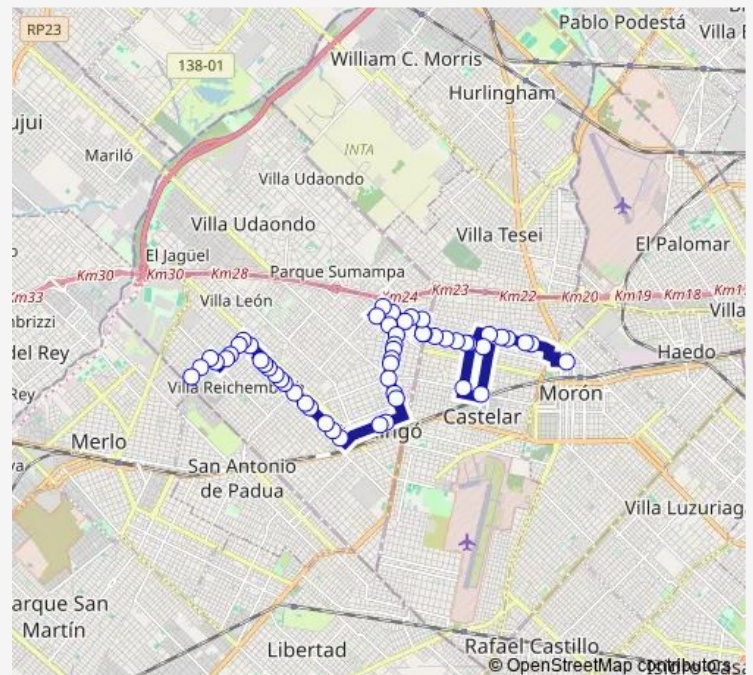

José Pacifico Otero 400-498

José Pacifico Otero 600-698

General Fernández DE LA Cruz 162

Route schedule

Mendoza 349 — Cosquín 2999-3099

Monday 05:19-21:31

Tuesday 05:19-21:31

Wednesday 05:19-21:31

Thursday 05:19-21:31

Friday 05:19-21:31

Saturday 04:30-21:18

Sunday 06:30-20:09

Route info

Direction: Mendoza 349

Stops: 54

Trip Duration: 1 hour 4 min