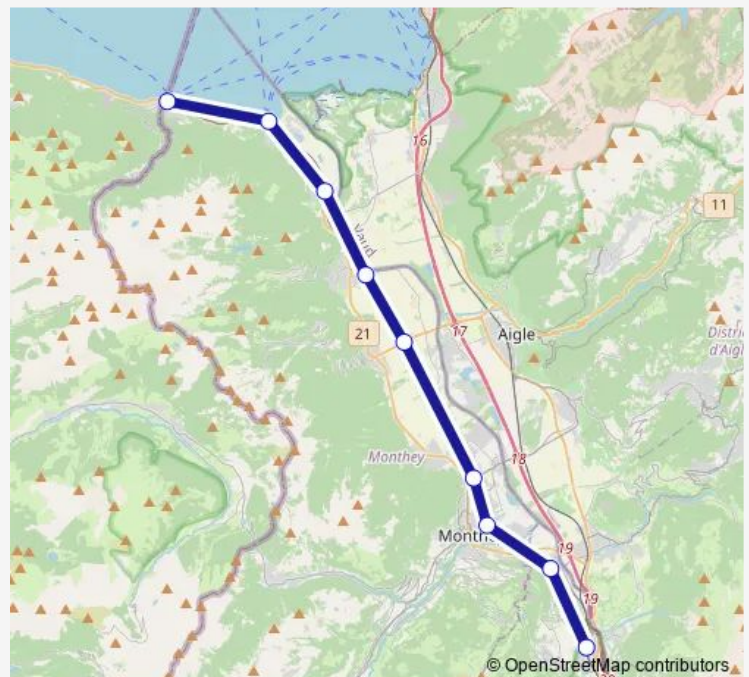

### Route schedule

St-Maurice — St-Gingolph (Suisse)

Monday —

Tuesday —

Wednesday 09:35

Thursday —

Friday —

Saturday —

### Route info

Direction: St-Maurice

Stops: 9

Trip Duration: 0 hour 31 min

■ R91

**Direction**

St-Gingolph (Suisse) — St-Maurice

9 stops

## Route schedule

St-Gingolph (Suisse) — St-Maurice

Monday	—
Tuesday	—
Wednesday	10:53
Thursday	—
Friday	—
Saturday	—
Sunday	—

## Route info

Direction: St-Gingolph (Suisse)

Stops: 9

Trip Duration: 0 hour 31 min

R91 Regional Rail Service time schedules and route maps are available in an offline PDF at busmaps.com. Use the busmaps.com website to see live bus times, train schedule or subway schedule, and step-by-step directions for all public transit in Monthey