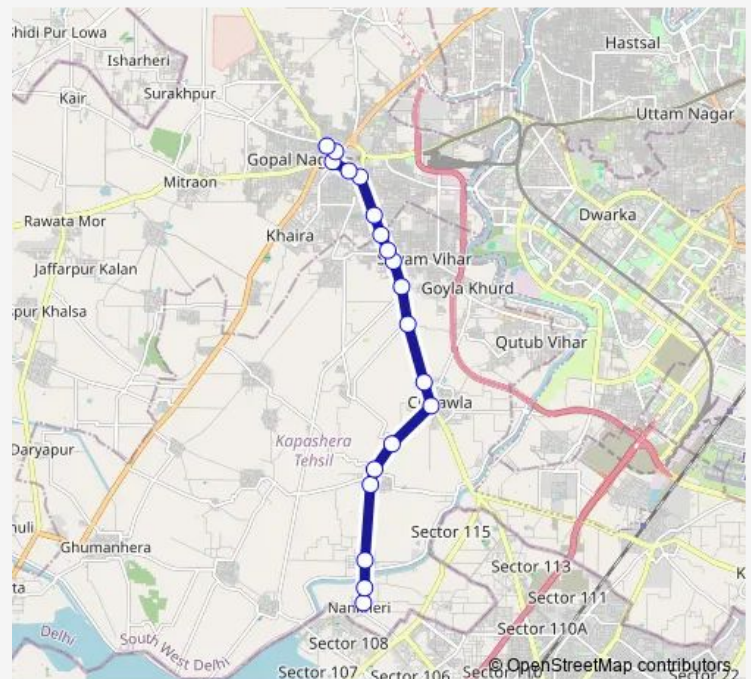

### Route schedule

Nanak Heri Village — Najafgarh Terminal

Monday 06:52-21:33

Tuesday 06:52-21:33

Wednesday 06:52-21:33

Thursday 06:52-21:33

Friday 06:52-21:33

Saturday 06:52-21:33

Sunday 06:52-21:33

### Route info

Direction: Nanak Heri Village

Stops: 19

Trip Duration: 0 hour 46 min

834adown

834adown Bus time schedules and route maps are available in an offline PDF at [busmaps.com](https://busmaps.com). Use the [busmaps.com](https://busmaps.com) website to see live bus times, train schedule or subway schedule, and step-by-step directions for all public transit in Gurugram