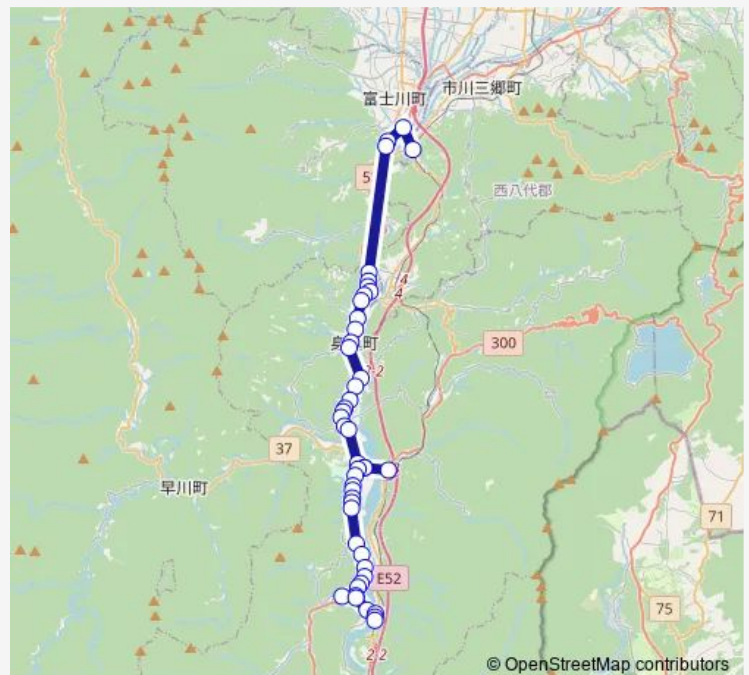

Thursday 08:39

Friday 08:39

Saturday 08:39

Sunday 08:39

Route info

Direction: 鰺沢口駅 (身延町)

Stops: 46

Trip Duration: 1 hour 9 min