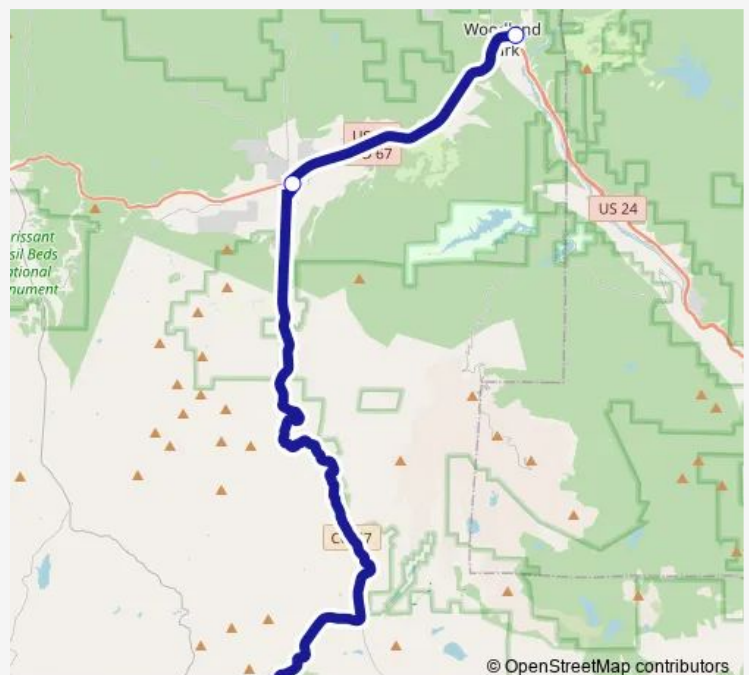

Bus Victor/Cripple Creek/Divide/Woodland Park Transit Service

[Go to website](#)

Direction

Woodland Park Library — Aspen Mine Center

3 stops

[Open route schedule](#)

Woodland Park Library

Divide Health Center

Saturday —

Sunday —

Route info

Direction: Woodland Park Library

Stops: 3

Trip Duration: 0 hour 35 min

Direction

3rd Street Plaza-Victor — Woodland Park Library

4 stops

[Open route schedule](#)

3rd Street Plaza-Victor

Aspen Mine Center

Divide Health Center

Woodland Park Library

Route schedule

3rd Street Plaza-Victor — Woodland Park Library

Monday	—
Tuesday	—
Wednesday	08:30-12:45
Thursday	—
Friday	—
Saturday	—
Sunday	—

Route info

Direction: 3rd Street Plaza-Victor

Stops: 4

Trip Duration: 1 hour 0 min

Bus time schedules and route maps are available in an offline PDF at busmaps.com. Use the busmaps.com website to see live bus times, train schedule or subway schedule, and step-by-step directions for all public transit in Cripple Creek