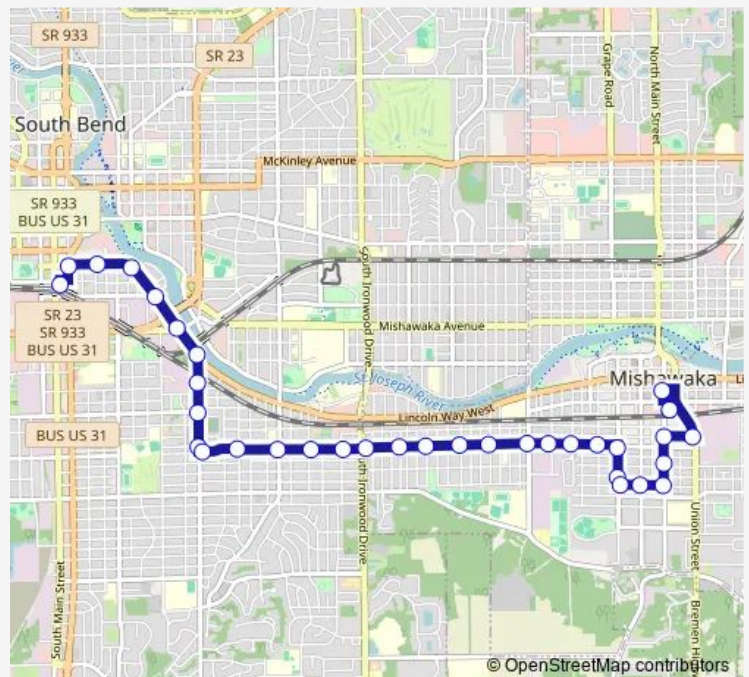

Milburn & Carlton (out)

Milburn & Meridian (out)

Milburn & Logan

Route schedule

South Street Station — Mishawaka Transfer Center

Monday 19:20-21:15

Tuesday 19:20-21:15

Wednesday 19:20-21:15

Thursday 19:20-21:15

Friday 19:20-21:15

Saturday —

Sunday —

Route info

Direction: South Street Station

Stops: 34

Trip Duration: 0 hour 23 min

Jefferson & Eddy (in)

Notre Dame Ave. & Jefferson (in)

Jefferson & St. Louis (in)

Jefferson & Niles (in)

Route schedule

Mishawaka Transfer Center — South Street Station

Monday 19:45-21:40

Tuesday 19:45-21:40

Wednesday 19:45-21:40

Thursday 19:45-21:40

Friday 19:45-21:40

Saturday —

Sunday —

Route info

Direction: Mishawaka Transfer Center

Stops: 28