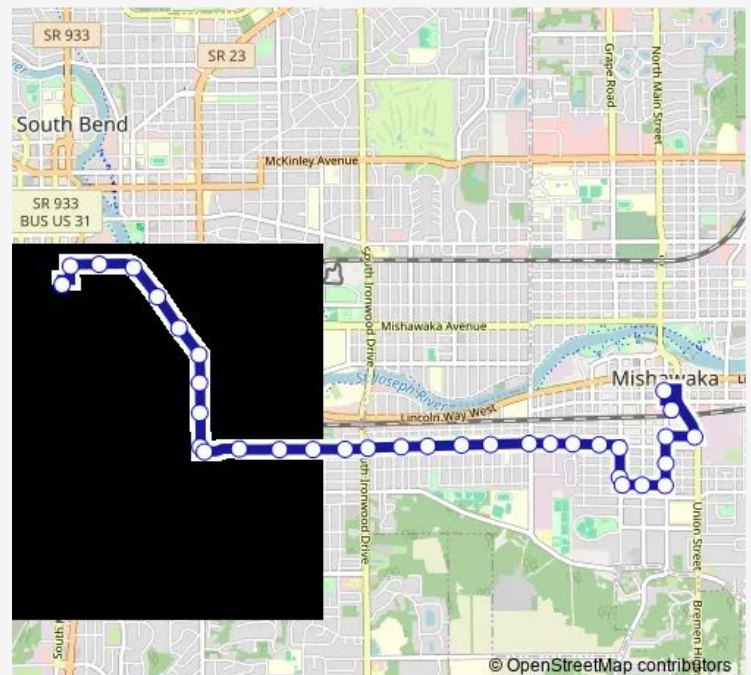

Milburn & Carlton (out)

Milburn & Meridian (out)

Milburn & Logan

Route schedule

South Street Station — Mishawaka Transfer Center

Monday 19:20-21:15

Tuesday 19:20-21:15

Wednesday 19:20-21:15

Thursday 19:20-21:15

Friday 19:20-21:15

Saturday —

Sunday —

Route info

Direction: South Street Station

Stops: 34

Trip Duration: 0 hour 23 min

Jefferson & Eddy (in)

Notre Dame Ave. & Jefferson (in)

Jefferson & St. Louis (in)

Jefferson & Niles (in)

Route schedule

Mishawaka Transfer Center — South Street Station

Monday 19:45-21:40

Tuesday 19:45-21:40

Wednesday 19:45-21:40

Thursday 19:45-21:40

Friday 19:45-21:40

Saturday —

Sunday —

Route info

Direction: Mishawaka Transfer Center

Stops: 28