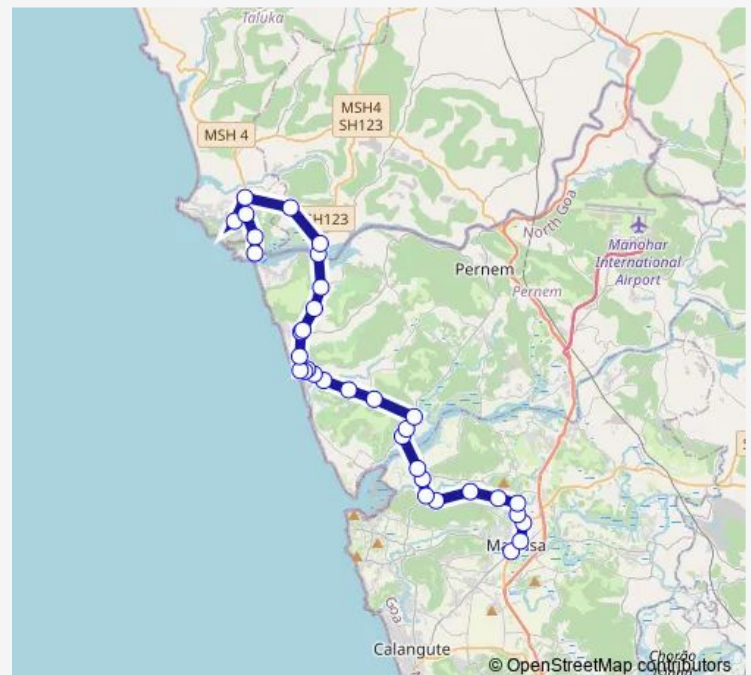

Thursday 09:00-18:00

Friday 09:00-18:00

Saturday 09:00-18:00

Sunday 09:00-18:00

Route info

Direction: Mapusa KTC Bus Stand

Stops: 34

Trip Duration: 1 hour 20 min

PRV145 — Mapusa - Terekhol

Dando Road

Harmal Beach

Harambol Tisk

Harmal Panhkroshi/ Ganpat Parsekar College Stop

Paliyem

Kiran Pani

Aronda Bridge

Thursday 07:00-14:40

Friday 07:00-14:40

Saturday 07:00-14:40

Sunday 07:00-14:40

Route info

Direction: Tiracol

Stops: 34

Trip Duration: 1 hour 20 min