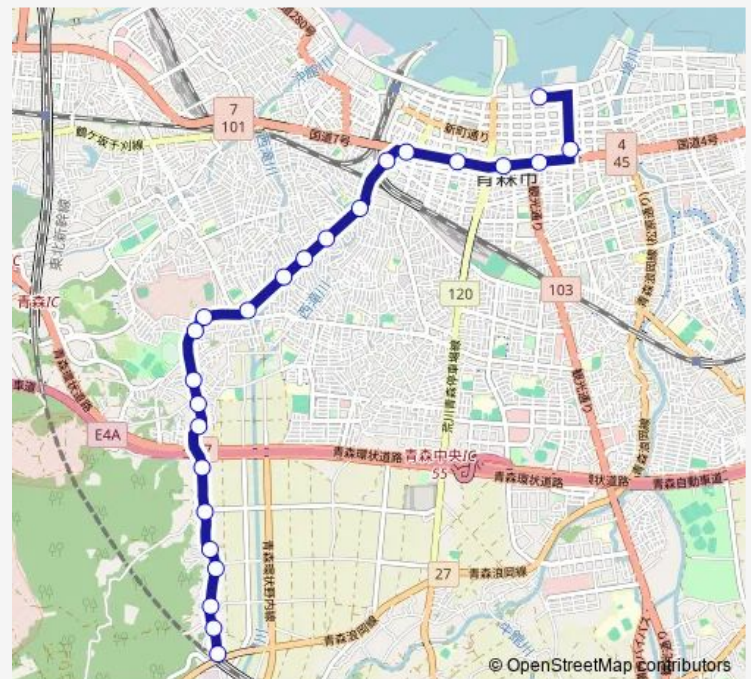

Thursday 20:35

Friday 20:35

Saturday —

Sunday —

Route info

Direction: しあわせプラザ前

Stops: 24

Trip Duration: 0 hour 34 min

P41 浪館通り線

BusMaps

上細越

細越

青森変電所前

P41 浪館通り線 Bus time schedules and route maps are available in an offline PDF at busmaps.com. Use the busmaps.com website to see live bus times, train schedule or subway schedule, and step-by-step directions for all public transit in Aomori