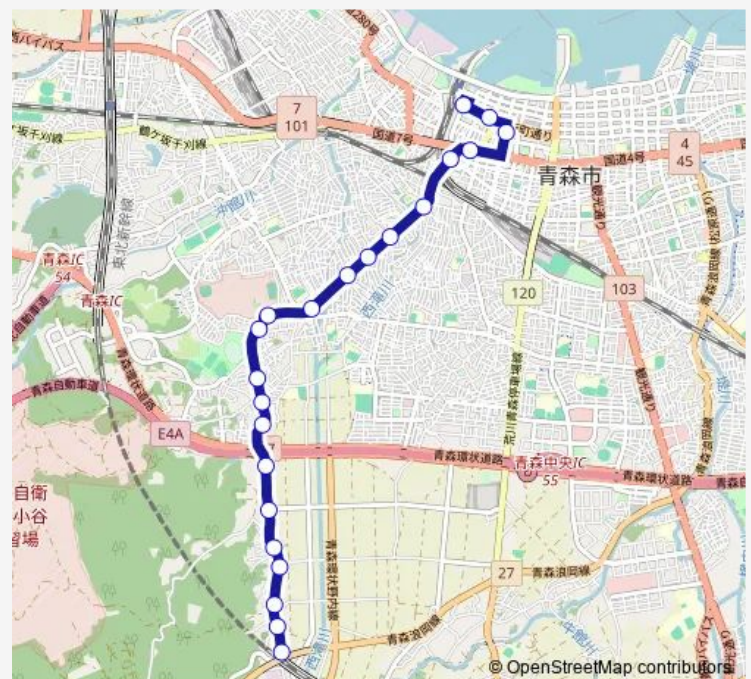

Thursday 11:44

Friday 11:44

Saturday 11:41

Sunday 11:41

Route info

Direction: 青森駅 ⑥のりば

Stops: 22

Trip Duration: 0 hour 34 min