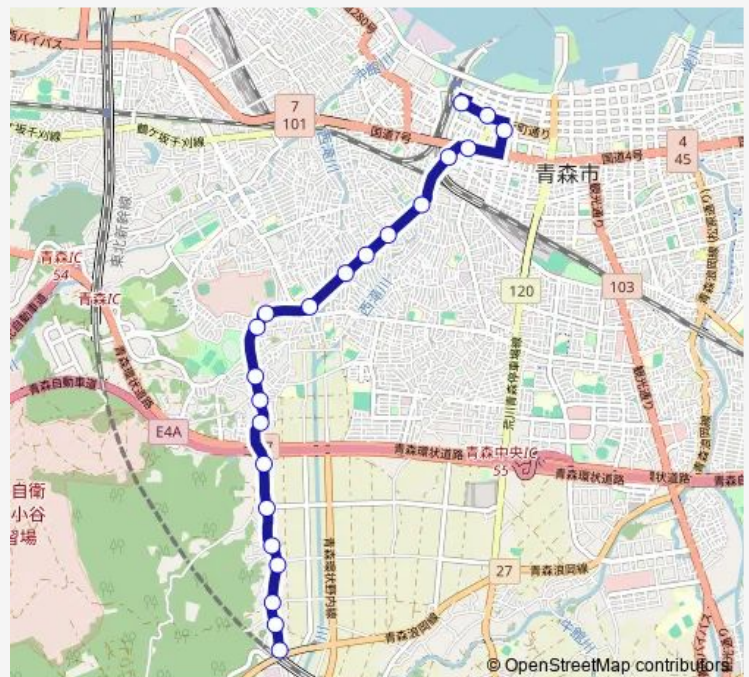

Thursday 09:57-19:48

Friday 09:57-19:48

Saturday 10:23-19:42

Sunday 10:23-19:42

Route info

Direction: 青森駅 ⑥のりば

Stops: 22

Trip Duration: 0 hour 32 min