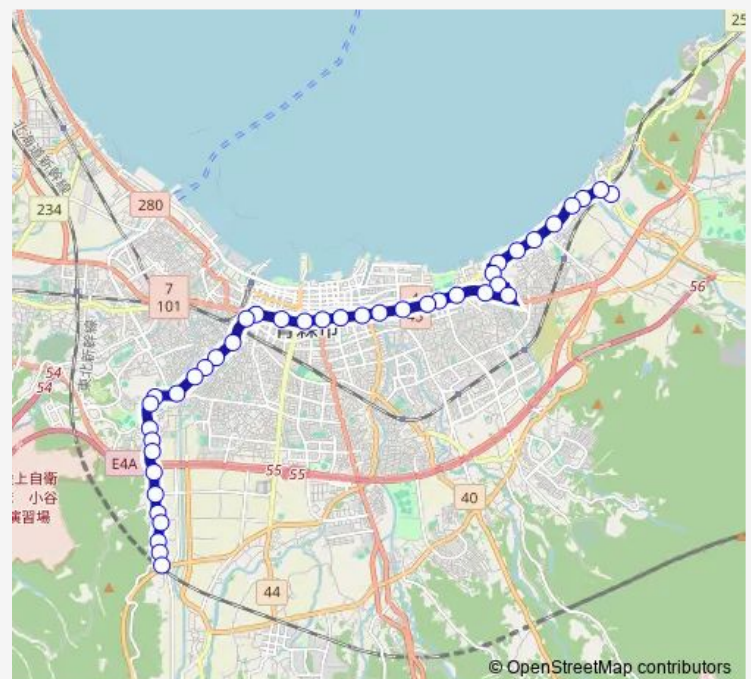

Thursday 13:54

Friday 13:54

Saturday 07:12-17:54

Sunday 07:12-17:54

Route info

Direction: 東部営業所

Stops: 41

Trip Duration: 0 hour 56 min