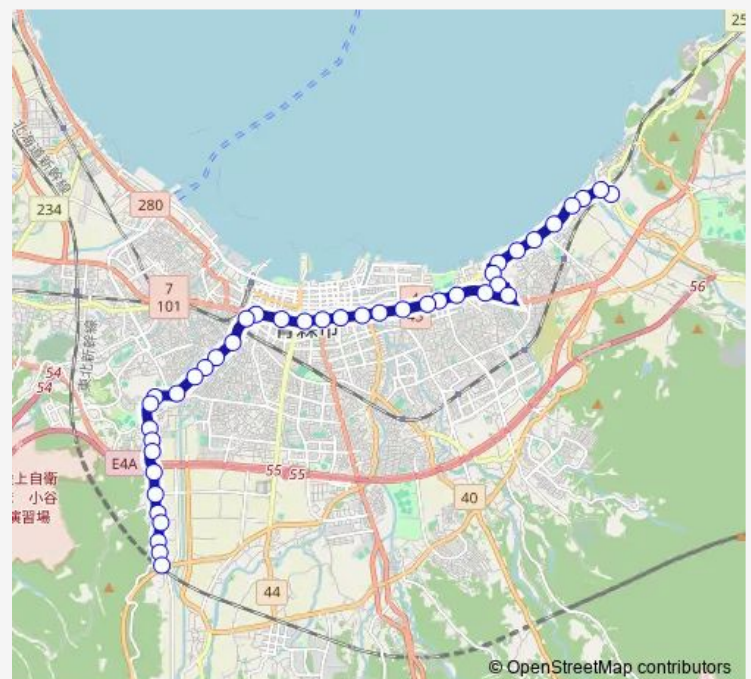

Thursday 13:50

Friday 13:50

Saturday 07:18-17:49

Sunday 07:18-17:49

Route info

Direction: 東部営業所

Stops: 41

Trip Duration: 1 hour 1 min