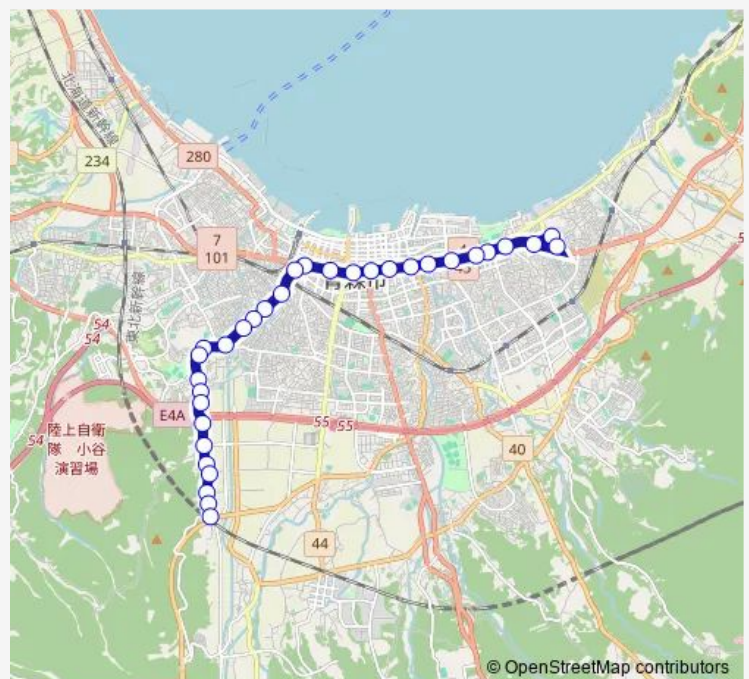

Thursday 07:25-18:07

Friday 07:25-18:07

Saturday 20:18

Sunday 20:18

Route info

Direction: 県立中央病院前 (病院構内)

Stops: 32

Trip Duration: 0 hour 50 min