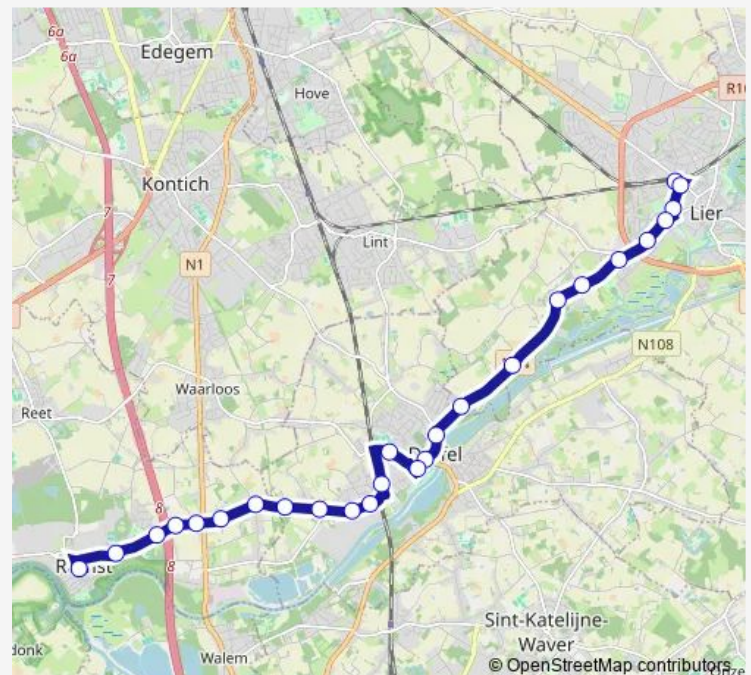

Lier Lachenen

Lier Maikeneveld

Lier Lintsesteenweg

Route schedule

Rumst Busstation — Lier Station perron 6

Monday 06:58-19:59

Tuesday 06:58-19:59

Wednesday —

Thursday 06:58-19:59

Friday 06:58-19:59

Saturday 07:53-21:53

Sunday —

Route info

Direction: Rumst Busstation

Stops: 26

Trip Duration: 0 hour 26 min

555 — Lier - Duffel - Rumst

Lier Dennenlaan

Lier Sint-Annastraat

Lier Dungalhoeff

Lier Baron Opsomerlaan

Lier Station perron 6

Direction

Lier Station perron 6 — Rumst Busstation

Thursday 08:05-21:05

Friday 08:05-21:05

Saturday 08:03-22:03

Sunday —

Route info

Direction: Lier Station perron 6

Stops: 26

Trip Duration: 0 hour 30 min