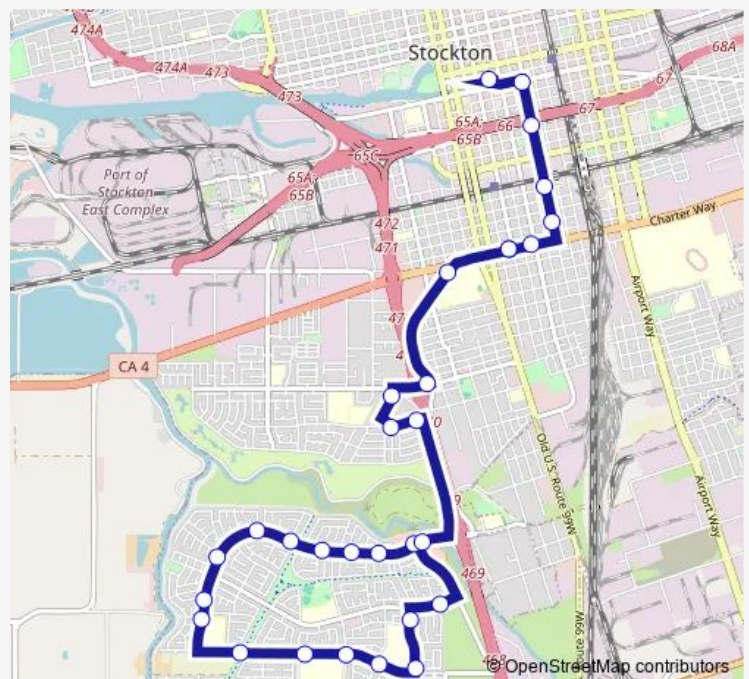

Stanislaus & Worth FS/Nb

Stanislaus & Lafayette NS/Nb

Stanislaus & Main NS/Nb

Weber & Stanislaus FS/Wb

Downtown Transit Center Dep C

Route schedule

Carolyn Weston & Manthey FS/Eb — Downtown Transit Center Dep C

Monday	06:38-20:05
Tuesday	06:38-20:05
Wednesday	06:38-20:05
Thursday	06:38-20:05
Friday	06:38-20:05
Saturday	—
Sunday	—

Route info

Direction: Carolyn Weston & Manthey FS/Eb

Stops: 12

Trip Duration: 0 hour 14 min

555 — Dtc-Weston Ranch

Direction

Downtown Transit Center Dep C — Carolyn Weston & Manthey FS/Eb

29 stops

[Open route schedule](#)

Downtown Transit Center Dep C

Stanislaus & Weber FS Southbound

Stanislaus & Lafayette FS Southbound

Route info

Direction: Downtown Transit Center Dep C

Stops: 29

Trip Duration: 0 hour 31 min

Henry Long & Woodhollow FS Eastbound

Mcdougald Blvd & Henry Long FS Northbound

Mcdougald Blvd & Bess PI NS Northbound