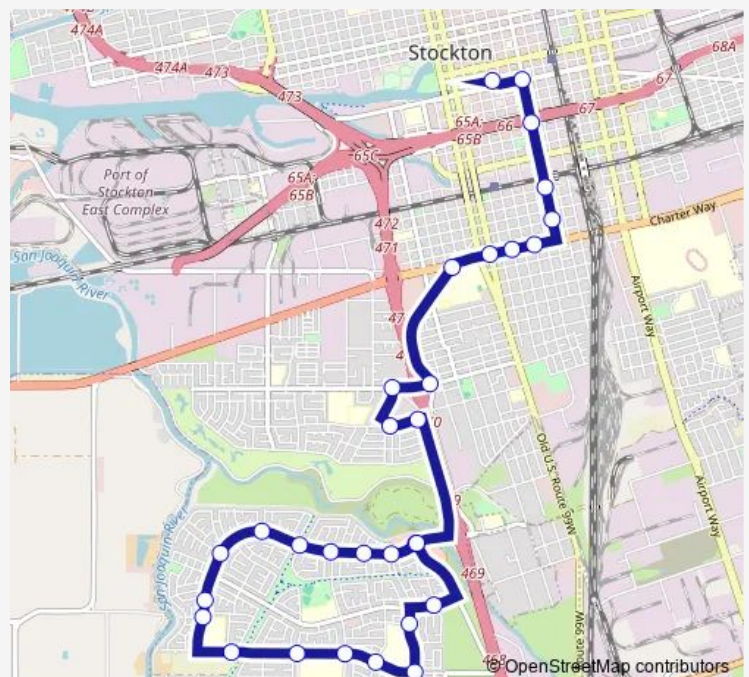

Monday 06:07-19:30

Tuesday 06:07-19:30

Wednesday 06:07-19:30

Thursday 06:07-19:30

Friday 06:07-19:30

Saturday —

Sunday —

**Route info**

Direction: Downtown Transit Center DEP C

Stops: 30

Trip Duration: 0 hour 31 min

555 — DTC-Weston Ranch

Carolyn Weston & ASO Taro CT FS Sb

Henry Long & Estes AVE Eb

Henry Long & Mccuen FS Eb

Henry Long & EWS Wood Blvd FS Eb