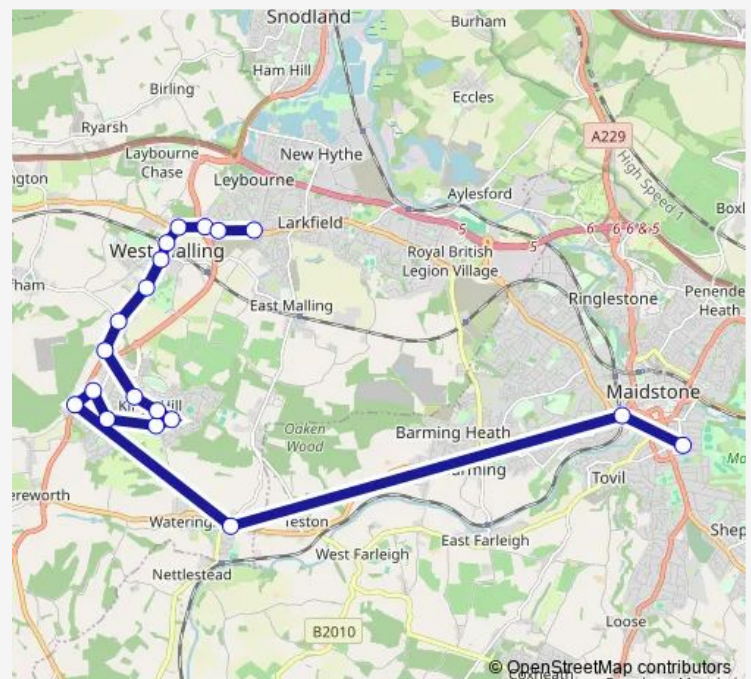

Rocky Hill

Boys' Grammar School

Route schedule

Lunsford Lane Turning — Boys' Grammar School

Monday 07:15

Tuesday 07:15

Wednesday 07:15

Thursday 07:15

Friday 07:15

Saturday —

Sunday —

Route info

Direction: Lunsford Lane Turning

Stops: 20

Trip Duration: 1 hour 3 min

■ 555 — Leybourne - Maidstone

Direction

Boys' Grammar School — Lunsford Lane Turning

19 stops

[Open route schedule](#)

Boys' Grammar School

Maidstone West Railway Station

The Wateringbury

Typhoon Road

Gibson Drive

Forest Way

Melrose Avenue

Bovarde Avenue

Baxter Way

Asda

King Hill

Teston Road