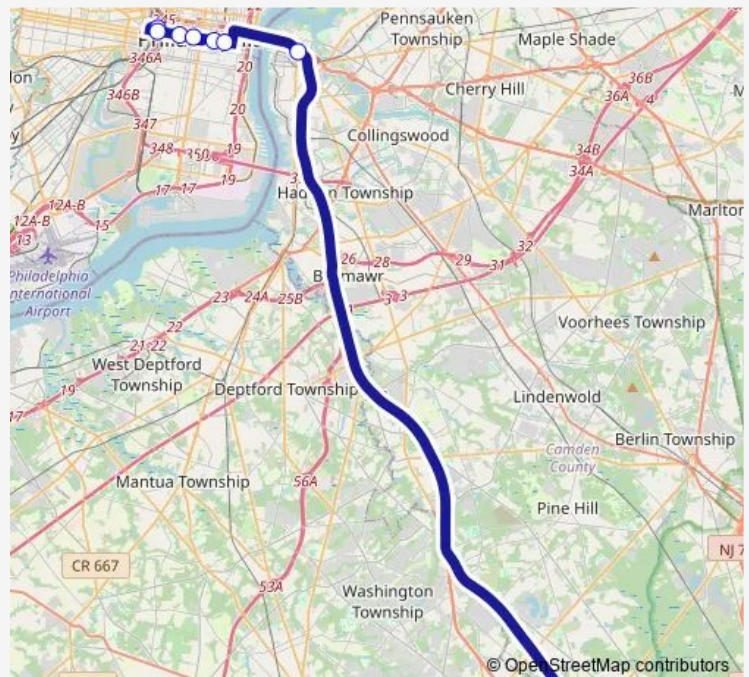

Direction

JFK BLVD AT 30TH ST — Avandale Park & Ride

8 stops

[Open route schedule](#)

JFK BLVD AT 30TH ST

MARKET ST AT 30TH ST

MARKET ST AT S 20TH ST

MARKET ST AT 16TH ST

MARKET ST 125'W OF 10TH ST

MARKET ST AT 7TH ST

Bridge Plaza

Avandale Park & Ride

Route schedule

JFK BLVD AT 30TH ST — Avandale Park & Ride

Monday 15:55-16:55

Tuesday 15:55-16:55

Wednesday 15:55-16:55

Thursday 15:55-16:55

Friday 15:55-16:55

Saturday —

Sunday —

Route info

Direction: JFK BLVD AT 30TH ST

Stops: 8

Trip Duration: 0 hour 53 min

Direction

Avandale Park & Ride — JFK BLVD AT 30TH ST

13 stops

[Open route schedule](#)

Avandale Park & Ride

Bridge Plaza

6TH ST AT Race St