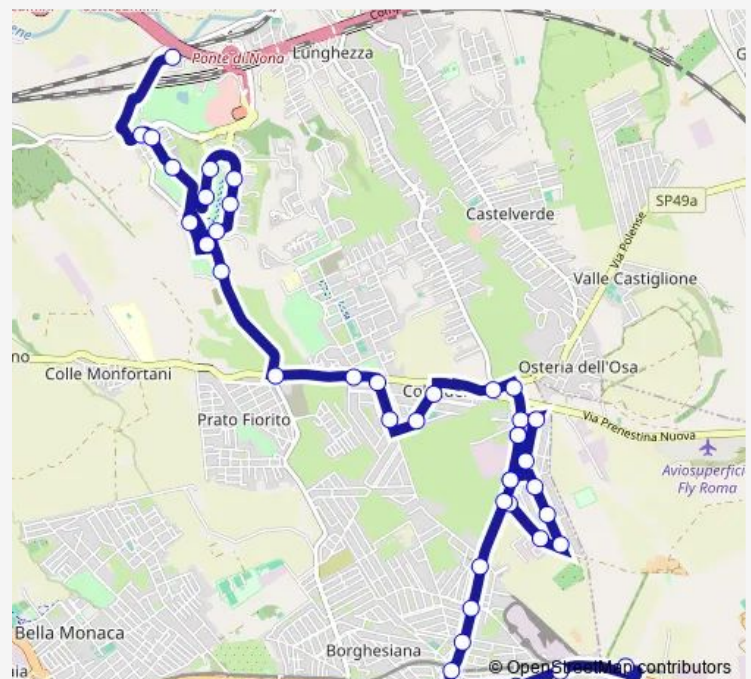

Thursday 06:00-22:30

Friday 06:00-22:30

Saturday 06:00-22:30

Sunday 06:00-22:30

Route info

Direction: PONTE DI NONA (FL2)

Stops: 42

Trip Duration: 0 hour 44 min

Thursday 05:00-22:30

Friday 05:00-22:30

Saturday 05:00-22:30

Sunday 05:45-22:30

Route info

Direction: PANTANO (MC)

Stops: 32

Trip Duration: 0 hour 28 min