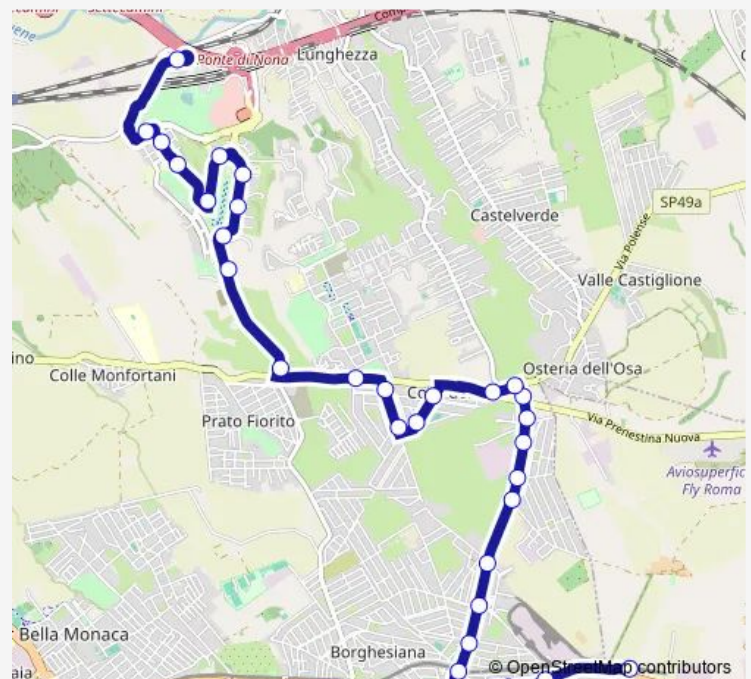

Thursday 06:00-22:30

Friday 06:00-22:30

Saturday 06:00-22:30

Sunday 06:00-22:30

Route info

Direction: Ponte DI Nona (FL2)

Stops: 42

Trip Duration: 0 hour 48 min

Thursday 05:00-22:30

Friday 05:00-22:30

Saturday 05:00-22:30

Sunday 05:45-22:30

Route info

Direction: Pantano (Mc)

Stops: 32

Trip Duration: 0 hour 33 min